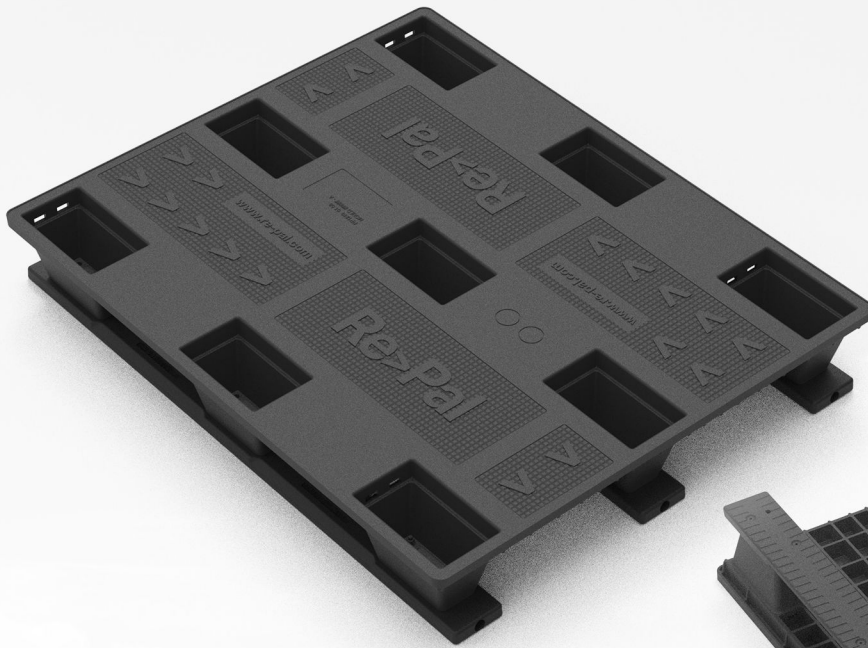

# RP 1210

**Length** 1200 mm **Width** 1000 mm **Height** 170 mm

**Weight** 30,6 (Tolerance: length & width  $\pm 10$  mm, height  $\pm 5$  mm, weight  $\pm 7\%$ )

## Load Capacity

Stacking Load  
3000 kg

Lifting Load  
1500 kg

Racking Load  
1200 kg