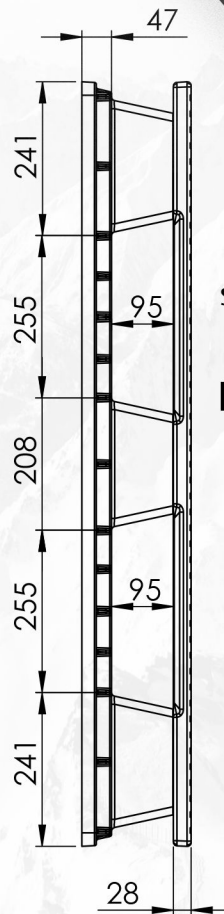

# RP 1210

**Length** 1200 mm **Width** 1000 mm **Height** 170 mm

**Weight** 30,6 (Tolerance: length & width  $\pm 10$  mm, height  $\pm 5$  mm, weight  $\pm 7\%$ )

## Load Capacity

Stacking Load  
3000 kg

Lifting Load  
1500 kg

Racking Load  
1200 kg

## Handling Accessibility

Forklift  
4 Ways

Hand Jack  
4 Ways

Pallet Mover  
4 Ways