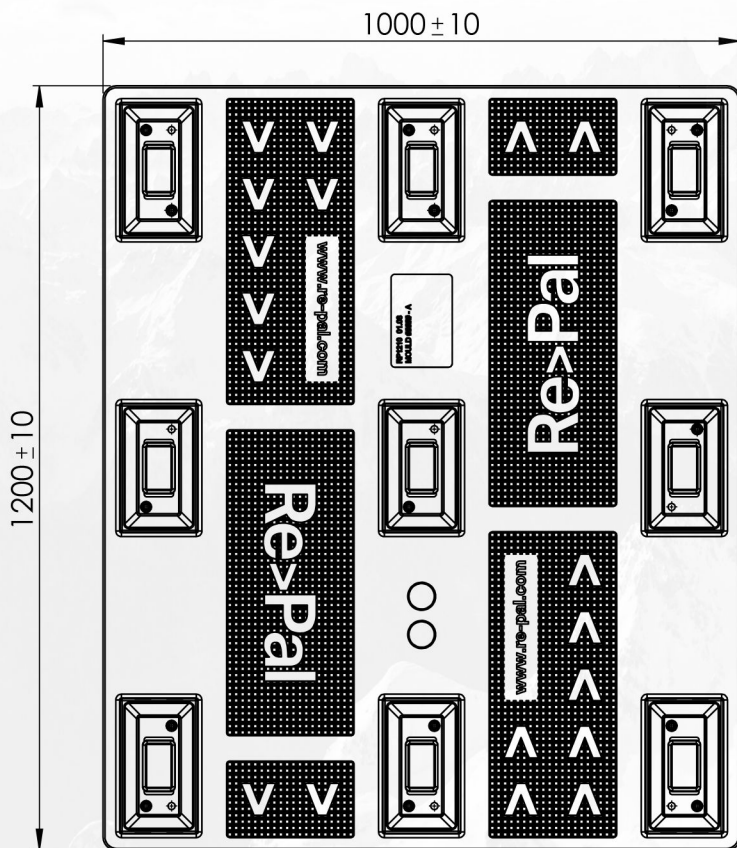

# RP 1210

**Length** 1200 mm **Width** 1000 mm **Height** 170 mm

**Weight** 30,6 (Tolerance: length & width  $\pm 10$  mm, height  $\pm 5$  mm, weight  $\pm 7\%$ )

## Load Capacity

Stacking Load  
3000 kg

Lifting Load  
1500 kg

Racking Load  
1200 kg