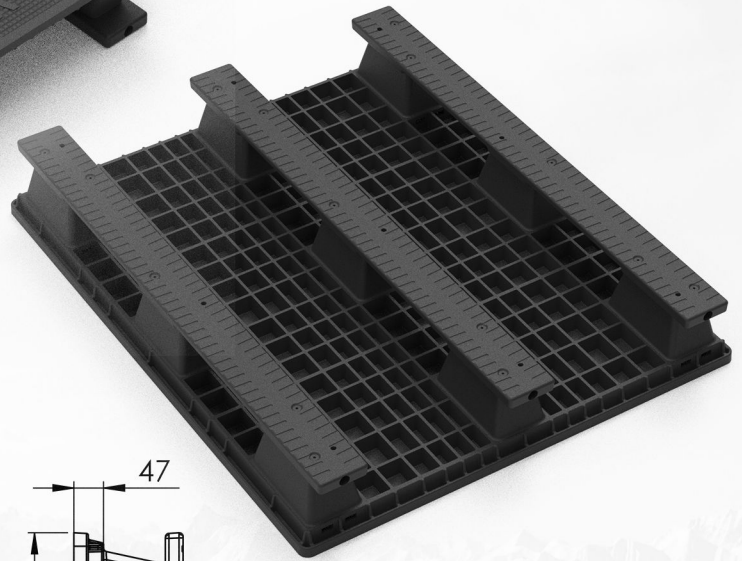

# RP 1210

**Length** 1200 mm **Width** 1000 mm **Height** 170 mm

**Weight** 30,6 (Tolerance: length & width  $\pm 10$  mm, height  $\pm 5$  mm, weight  $\pm 7\%$ )

## Load Capacity

Stacking Load  
3000 kg

Lifting Load  
1500 kg

Racking Load  
1200 kg