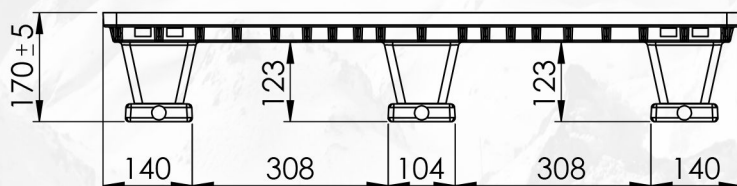

# RP 1210

**Length** 1200 mm **Width** 1000 mm **Height** 170 mm

**Weight** 30,6 (Tolerance: length & width  $\pm 10$  mm, height  $\pm 5$  mm, weight  $\pm 7\%$ )

## Load Capacity

Stacking Load  
3000 kg

Lifting Load  
1500 kg

Racking Load  
1200 kg