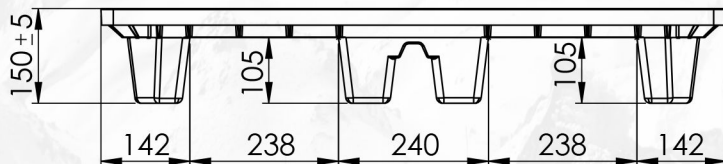

NSP 1210 (2 Ways)

Length 1200 mm Width 1000 mm Height 150 mm

Weight 21,5 kg (Tolerance: length & width ± 10 mm, height ± 5 mm, weight $\pm 7\%$)

Load Capacity

		
Stacking Load 3000 kg	Lifting Load 1500 kg	Racking Load 700 kg