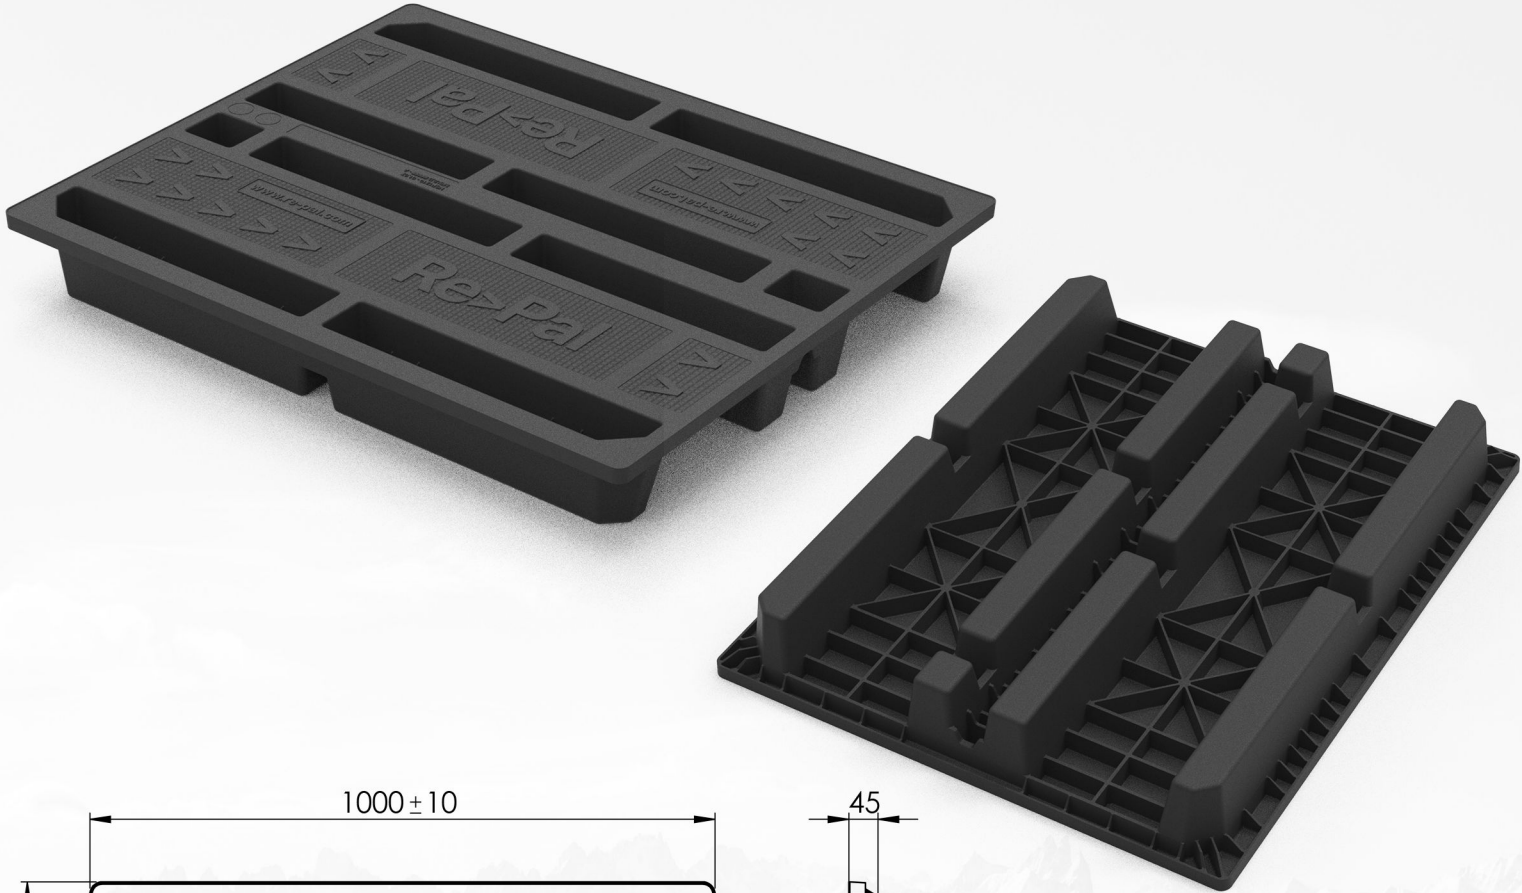

NSP 1210 (2 Ways)

Length 1200 mm Width 1000 mm Height 150 mm

Weight 21,5 kg (Tolerance: length & width ± 10 mm, height ± 5 mm, weight $\pm 7\%$)

Load Capacity

		
Stacking Load 3000 kg	Lifting Load 1500 kg	Racking Load 700 kg

Handling Accessibility

		
Forklift 2 Ways	Hand Jack 2 Ways	Pallet Mover 2 Ways