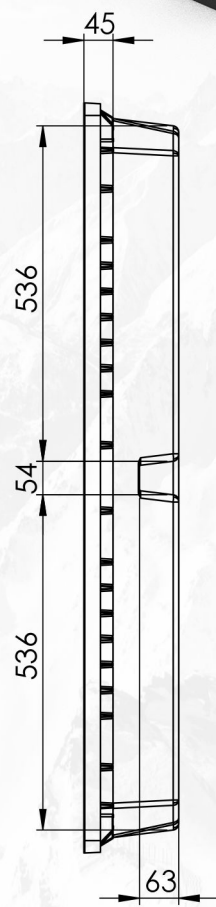

NSP 1210 (2 Ways)

Length 1200 mm Width 1000 mm Height 150 mm

Weight 21,5 kg (Tolerance: length & width ± 10 mm, height ± 5 mm, weight $\pm 7\%$)

Load Capacity

		
Stacking Load 3000 kg	Lifting Load 1500 kg	Racking Load 700 kg

Handling Accessibility

		
Forklift 2 Ways	Hand Jack 2 Ways	Pallet Mover 2 Ways