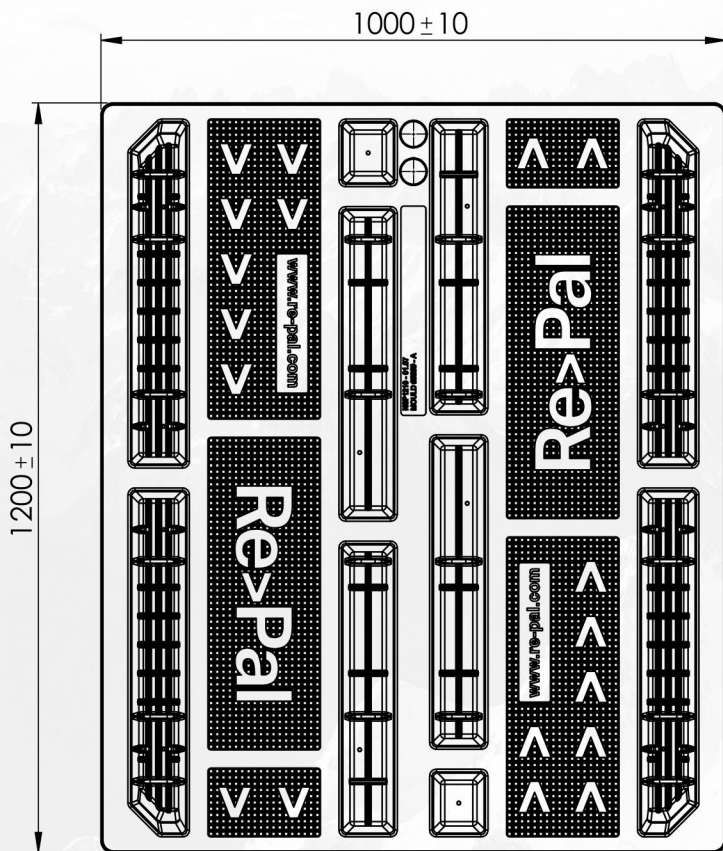

NSP 1210 (2 Ways)

Length 1200 mm Width 1000 mm Height 150 mm

Weight 21,5 kg (Tolerance: length & width ± 10 mm, height ± 5 mm, weight $\pm 7\%$)

Load Capacity

		
Stacking Load 3000 kg	Lifting Load 1500 kg	Racking Load 700 kg

Handling Accessibility

		
Forklift 2 Ways	Hand Jack 2 Ways	Pallet Mover 2 Ways