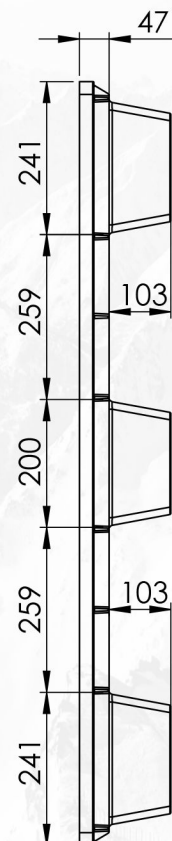

NP 1210 N

Length 1200 mm **Width** 1000 mm **Height** 150 mm

Weight 14 kg (Tolerance: length & width ± 10 mm, height ± 5 mm, weight $\pm 7\%$)

Load Capacity

Stacking Load
3000 kg

Lifting Load
1500 kg

Racking Load
-

Handling Accessibility

Forklift
4 Ways

Hand Jack
4 Ways

Pallet Mover
4 Ways