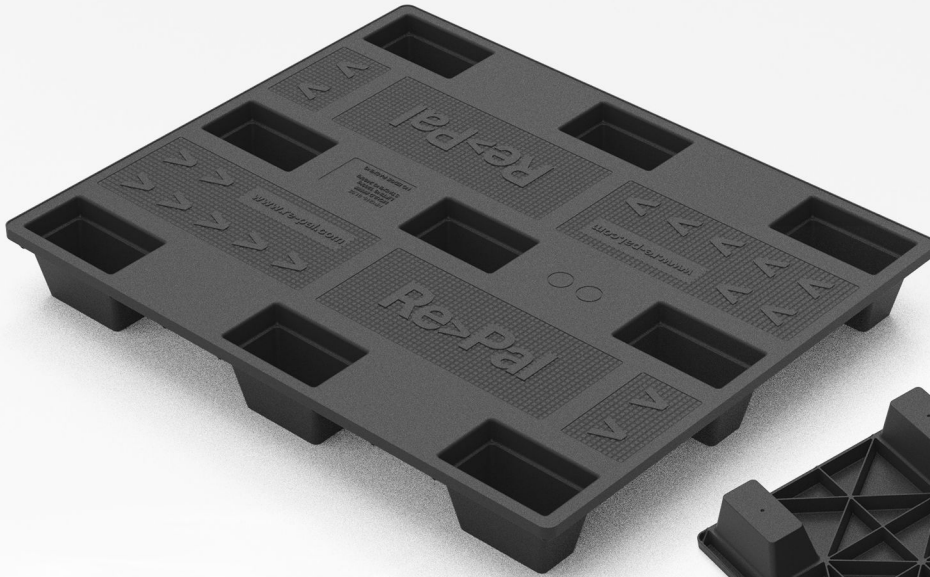

NP 1210 N

Length 1200 mm **Width** 1000 mm **Height** 150 mm

Weight 14 kg (Tolerance: length & width ± 10 mm, height ± 5 mm, weight $\pm 7\%$)

Load Capacity

Stacking Load
3000 kg

Lifting Load
1500 kg

Racking Load
-

Handling Accessibility

Forklift
4 Ways

Hand Jack
4 Ways

Pallet Mover
4 Ways