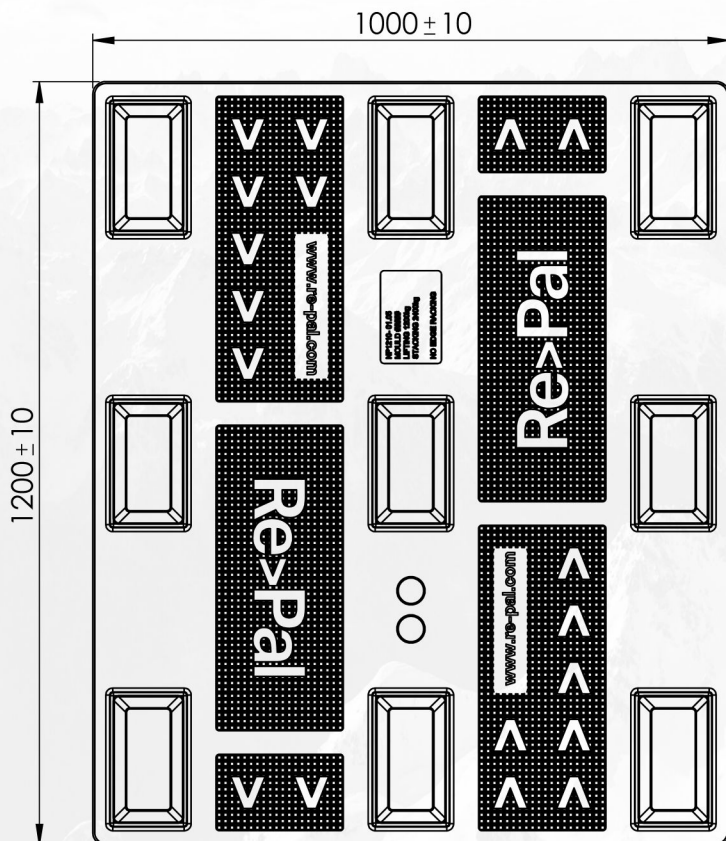

NP 1210 N

Length 1200 mm **Width** 1000 mm **Height** 150 mm

Weight 14 kg (Tolerance: length & width ± 10 mm, height ± 5 mm, weight $\pm 7\%$)

Load Capacity

Stacking Load
3000 kg

Lifting Load
1500 kg

Racking Load
-

Handling Accessibility

Forklift
4 Ways

Hand Jack
4 Ways

Pallet Mover
4 Ways