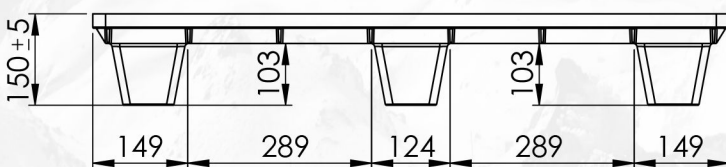

NP 1210 N

Length 1200 mm **Width** 1000 mm **Height** 150 mm

Weight 14 kg (Tolerance: length & width ± 10 mm, height ± 5 mm, weight $\pm 7\%$)

Load Capacity

Stacking Load
3000 kg

Lifting Load
1500 kg

Racking Load
-