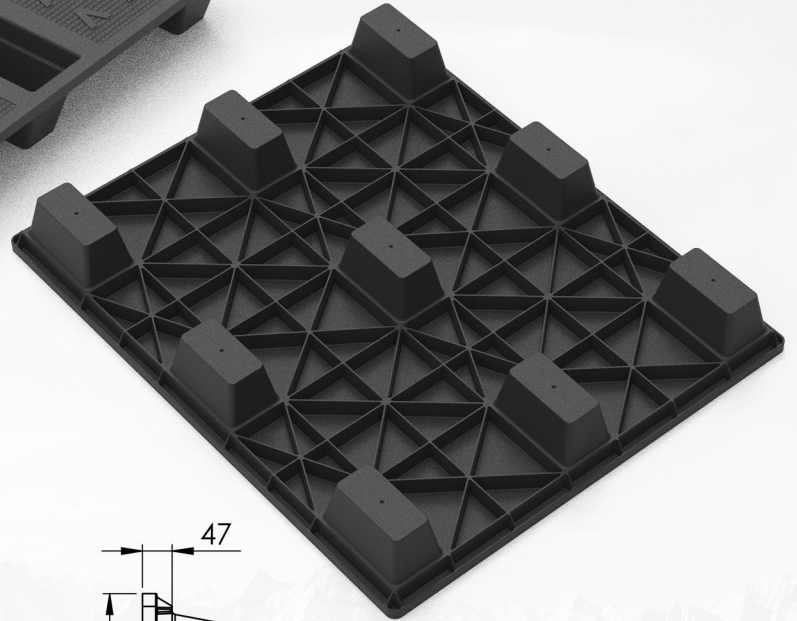

NP 1210 N

Length 1200 mm **Width** 1000 mm **Height** 150 mm

Weight 14 kg (Tolerance: length & width ± 10 mm, height ± 5 mm, weight $\pm 7\%$)

Load Capacity

Stacking Load
3000 kg

Lifting Load
1500 kg

Racking Load
-