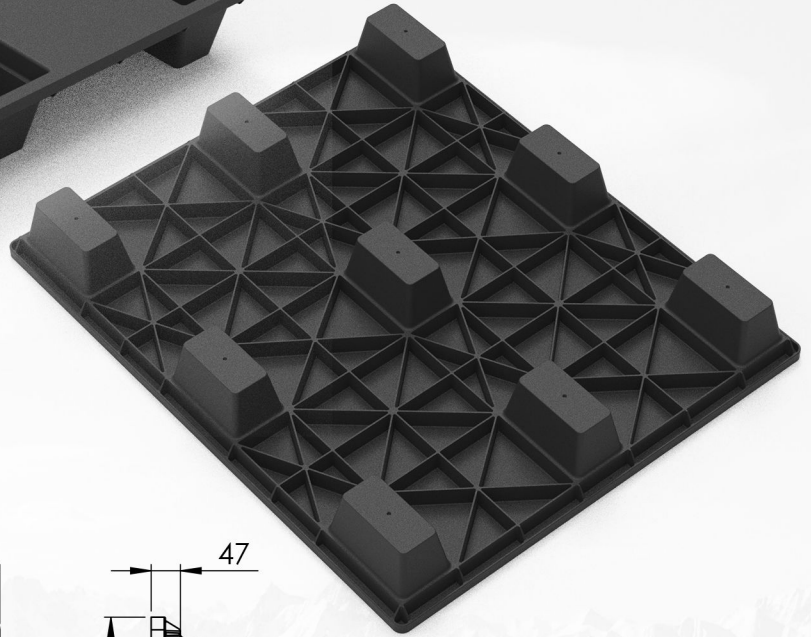

NP 1210 L

Length 1200 mm Width 1000 mm Height 150 mm

Weight 13,3 kg (Tolerance: length & width ± 10 mm, height ± 5 mm, weight $\pm 7\%$)

Load Capacity

Stacking Load
3000 kg

Lifting Load
1200 kg

Racking Load
-