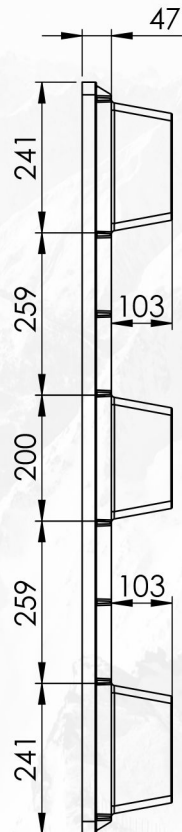

NP 1210 L

Length 1200 mm Width 1000 mm Height 150 mm

Weight 13,3 kg (Tolerance: length & width ± 10 mm, height ± 5 mm, weight $\pm 7\%$)

Load Capacity

Stacking Load
3000 kg

Lifting Load
1200 kg

Racking Load
-

Handling Accessibility

Forklift
4 Ways

Hand Jack
4 Ways

Pallet Mover
4 Ways