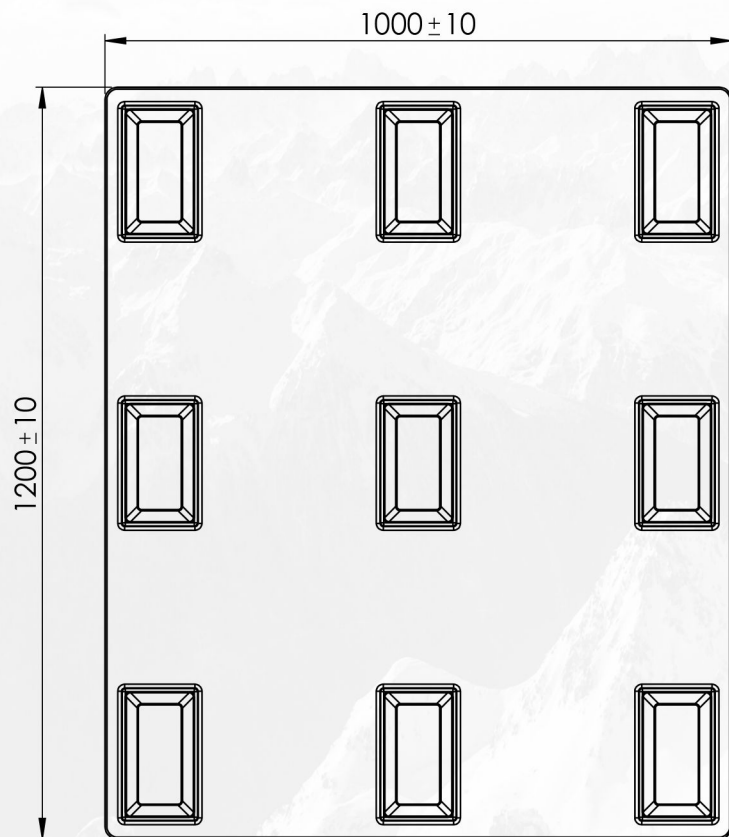

NP 1210 L

Length 1200 mm Width 1000 mm Height 150 mm

Weight 13,3 kg (Tolerance: length & width ± 10 mm, height ± 5 mm, weight $\pm 7\%$)

Load Capacity

Stacking Load
3000 kg

Lifting Load
1200 kg

Racking Load
-