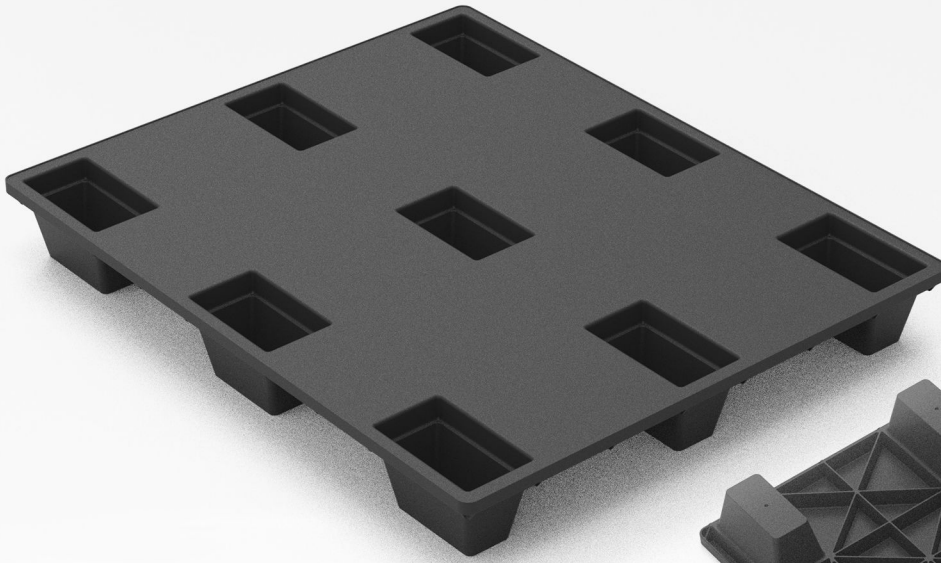

NP 1210 L

Length 1200 mm Width 1000 mm Height 150 mm

Weight 13,3 kg (Tolerance: length & width ± 10 mm, height ± 5 mm, weight $\pm 7\%$)

Load Capacity

Stacking Load
3000 kg

Lifting Load
1200 kg

Racking Load
-