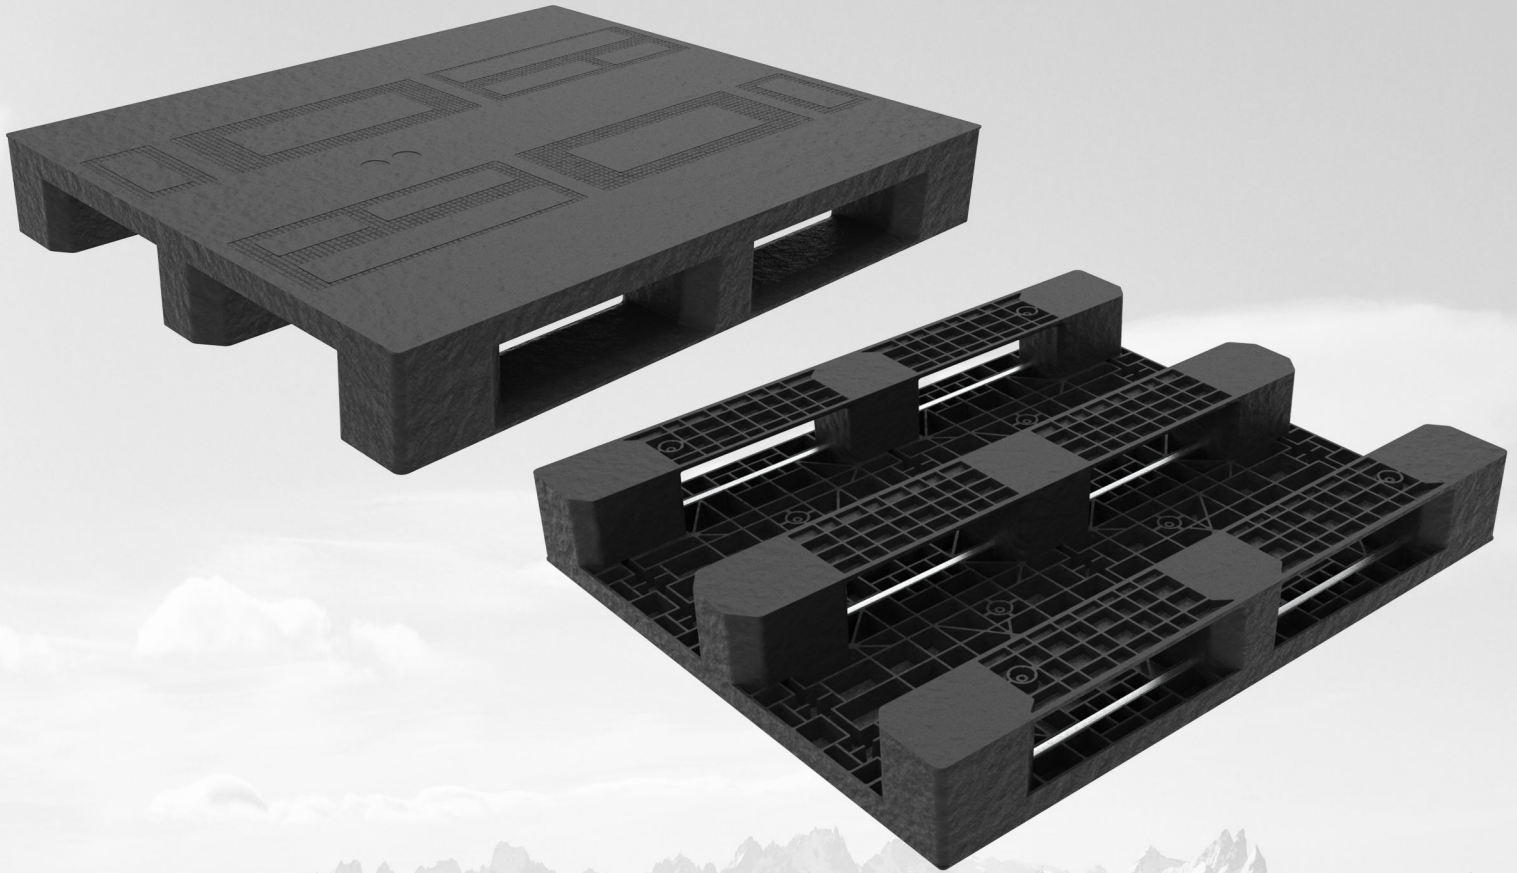

# HDX 1210 R

**Length** 1200 mm **Width** 1000 mm **Height** 160 mm

**Weight** 32,3 kg (Tolerance: length & width  $\pm 10$  mm, height  $\pm 5$  mm, weight  $\pm 7\%$ )

## Load Capacity

Stacking Load  
6000 kg

Lifting Load  
2500 kg

Racking Load  
1500 kg

## Handling Accessibility

Forklift  
4 Ways

Hand Jack  
4 Ways

Pallet Mover  
4 Ways