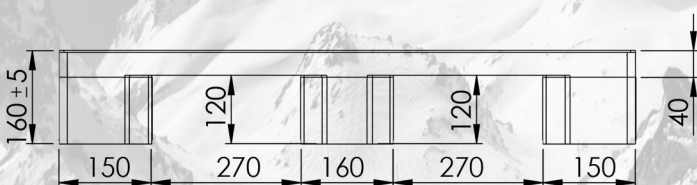

# HDX 1210 R

**Length** 1200 mm **Width** 1000 mm **Height** 160 mm

**Weight** 32,3 kg (Tolerance: length & width  $\pm 10$  mm, height  $\pm 5$  mm, weight  $\pm 7\%$ )

## Load Capacity

Stacking Load  
6000 kg

Lifting Load  
2500 kg

Racking Load  
1500 kg