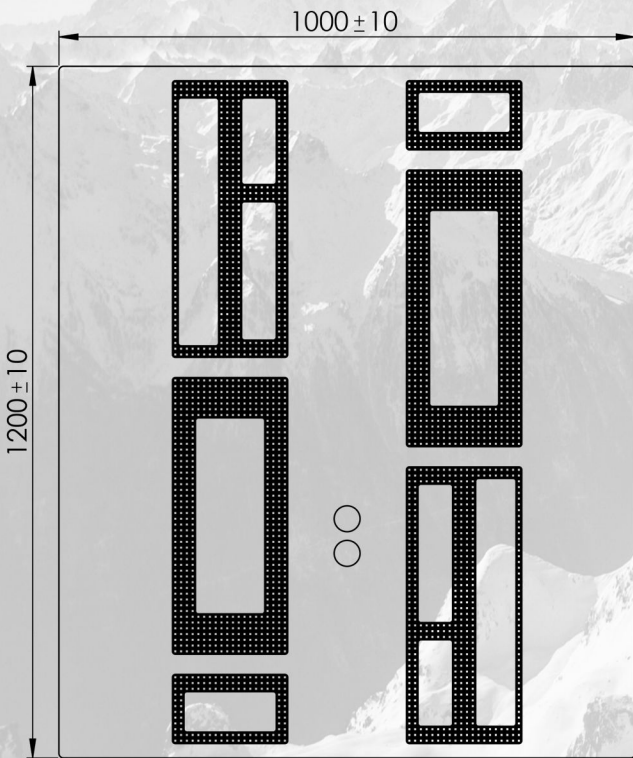

# HDX 1210 R

**Length** 1200 mm **Width** 1000 mm **Height** 160 mm

**Weight** 32,3 kg (Tolerance: length & width  $\pm 10$  mm, height  $\pm 5$  mm, weight  $\pm 7\%$ )

## Load Capacity

Stacking Load  
6000 kg

Lifting Load  
2500 kg

Racking Load  
1500 kg