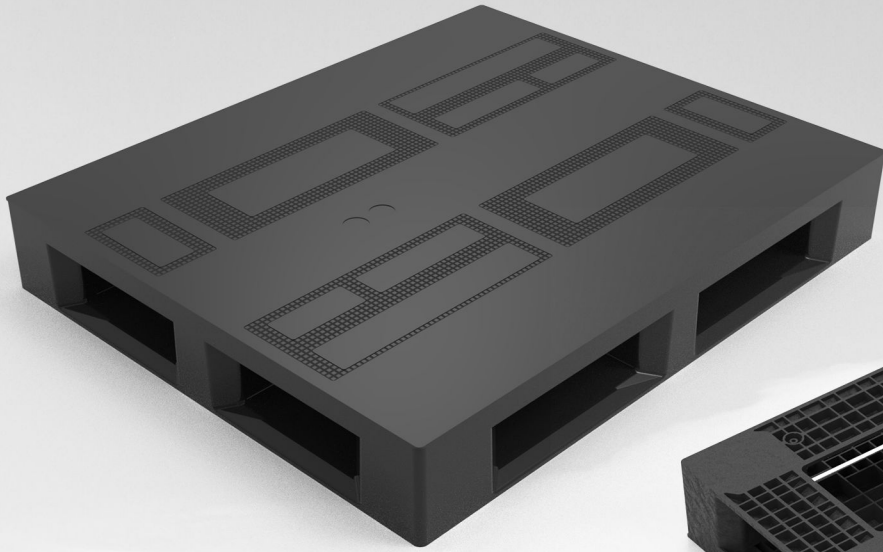

HDX 1210

Length 1200 mm **Width** 1000 mm **Height** 170 mm

Weight 36,4 kg (Tolerance: length & width ± 10 mm, height ± 5 mm, weight $\pm 7\%$)

Load Capacity

Stacking Load
6000 kg

Lifting Load
2500 kg

Racking Load
1500 kg