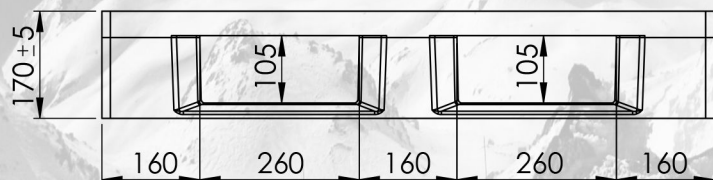

HDX 1210

Length 1200 mm **Width** 1000 mm **Height** 170 mm

Weight 36,4 kg (Tolerance: length & width ± 10 mm, height ± 5 mm, weight $\pm 7\%$)

Load Capacity

Stacking Load
6000 kg

Lifting Load
2500 kg

Racking Load
1500 kg