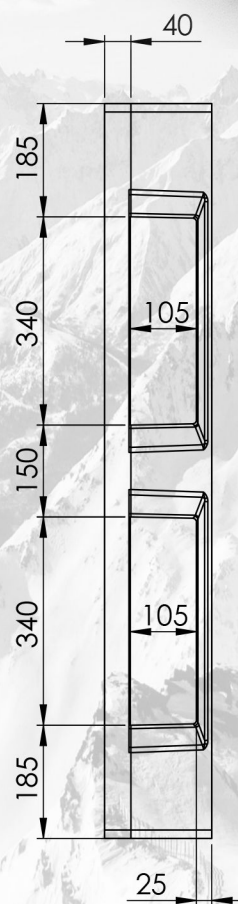

HDX 1210

Length 1200 mm **Width** 1000 mm **Height** 170 mm

Weight 36,4 kg (Tolerance: length & width ± 10 mm, height ± 5 mm, weight $\pm 7\%$)

Load Capacity

Stacking Load
6000 kg

Lifting Load
2500 kg

Racking Load
1500 kg

Handling Accessibility

Forklift
4 Ways

Hand Jack
4 Ways

Pallet Mover
4 Ways