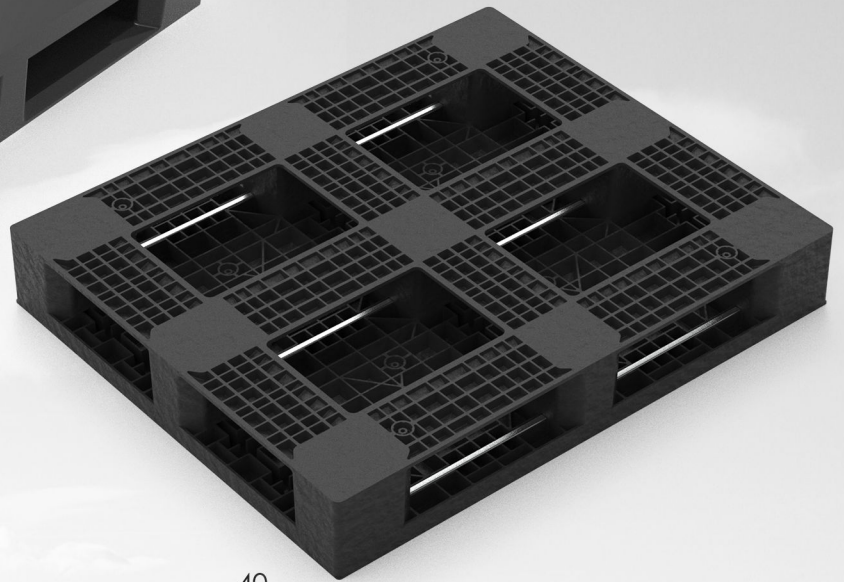

HDX 1210

Length 1200 mm **Width** 1000 mm **Height** 170 mm

Weight 36,4 kg (Tolerance: length & width ± 10 mm, height ± 5 mm, weight $\pm 7\%$)

Load Capacity

Stacking Load
6000 kg

Lifting Load
2500 kg

Racking Load
1500 kg