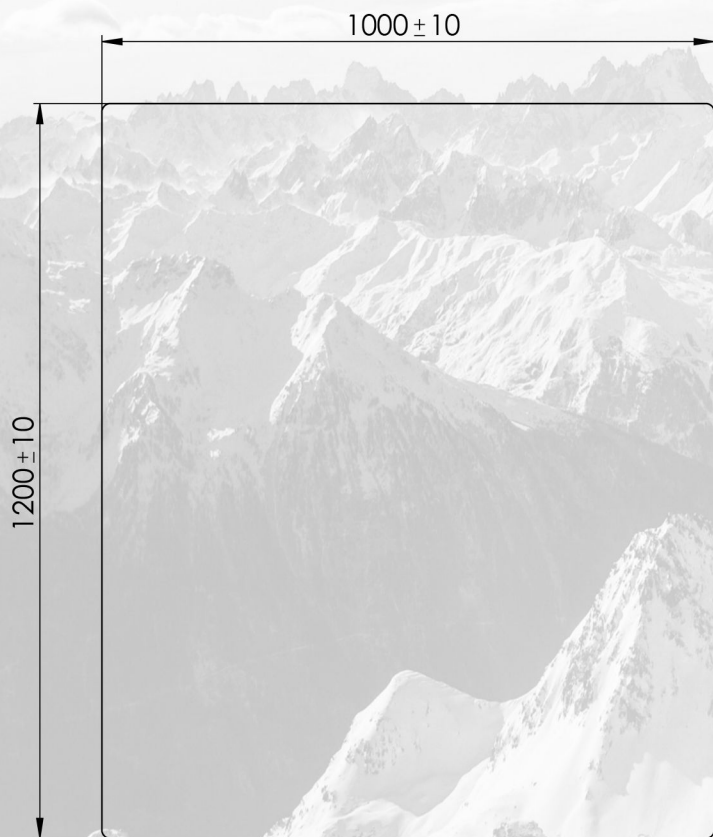

HDX 1210

Length 1200 mm **Width** 1000 mm **Height** 170 mm

Weight 36,4 kg (Tolerance: length & width ± 10 mm, height ± 5 mm, weight $\pm 7\%$)

Load Capacity

Stacking Load
6000 kg

Lifting Load
2500 kg

Racking Load
1500 kg