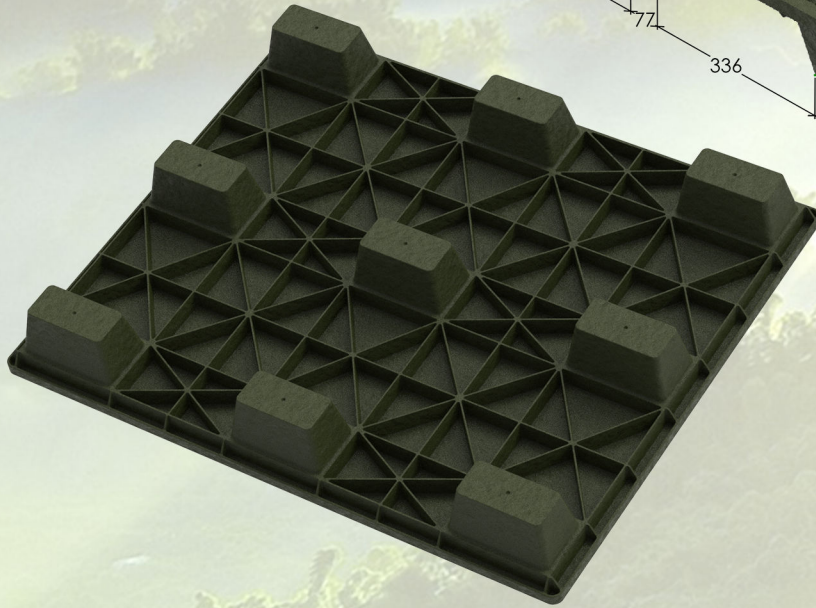

ECO 1210

Length 1200 mm
Width 1000 mm
Height 150 mm
Weight 14,8 kg

RePal™
Uniquely Sustainable

Strong and Lightweight
Export & Warehouse Plastic Pallet

Load Capacity

Stacking Load
800 kg

Lifting Load
800 kg