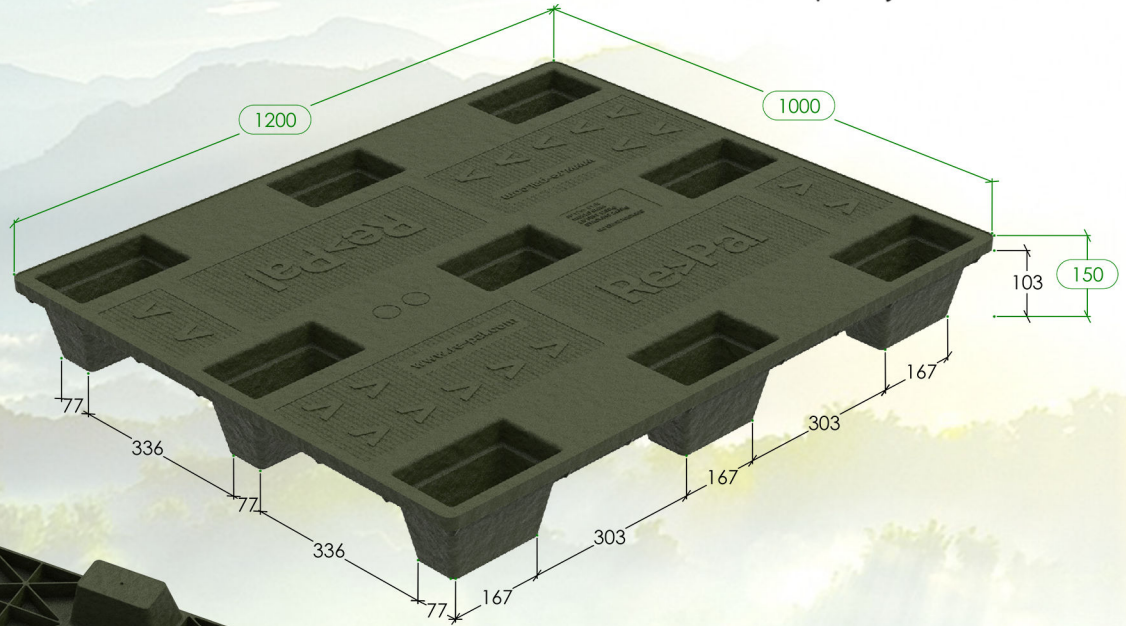

ECO 1210

Length 1200 mm
Width 1000 mm
Height 150 mm
Weight 14,8 kg

RePal™
Uniquely Sustainable

Strong and Lightweight
Export & Warehouse Plastic Pallet

Load Capacity

Stacking Load
800 kg

Lifting Load
800 kg