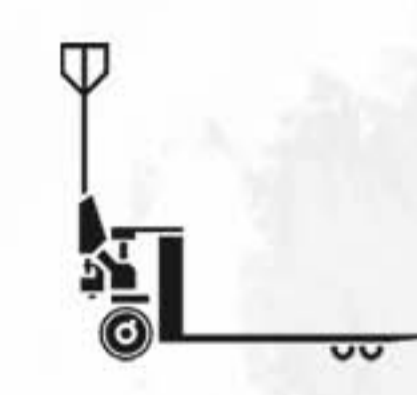

Hand Jack
2 Ways