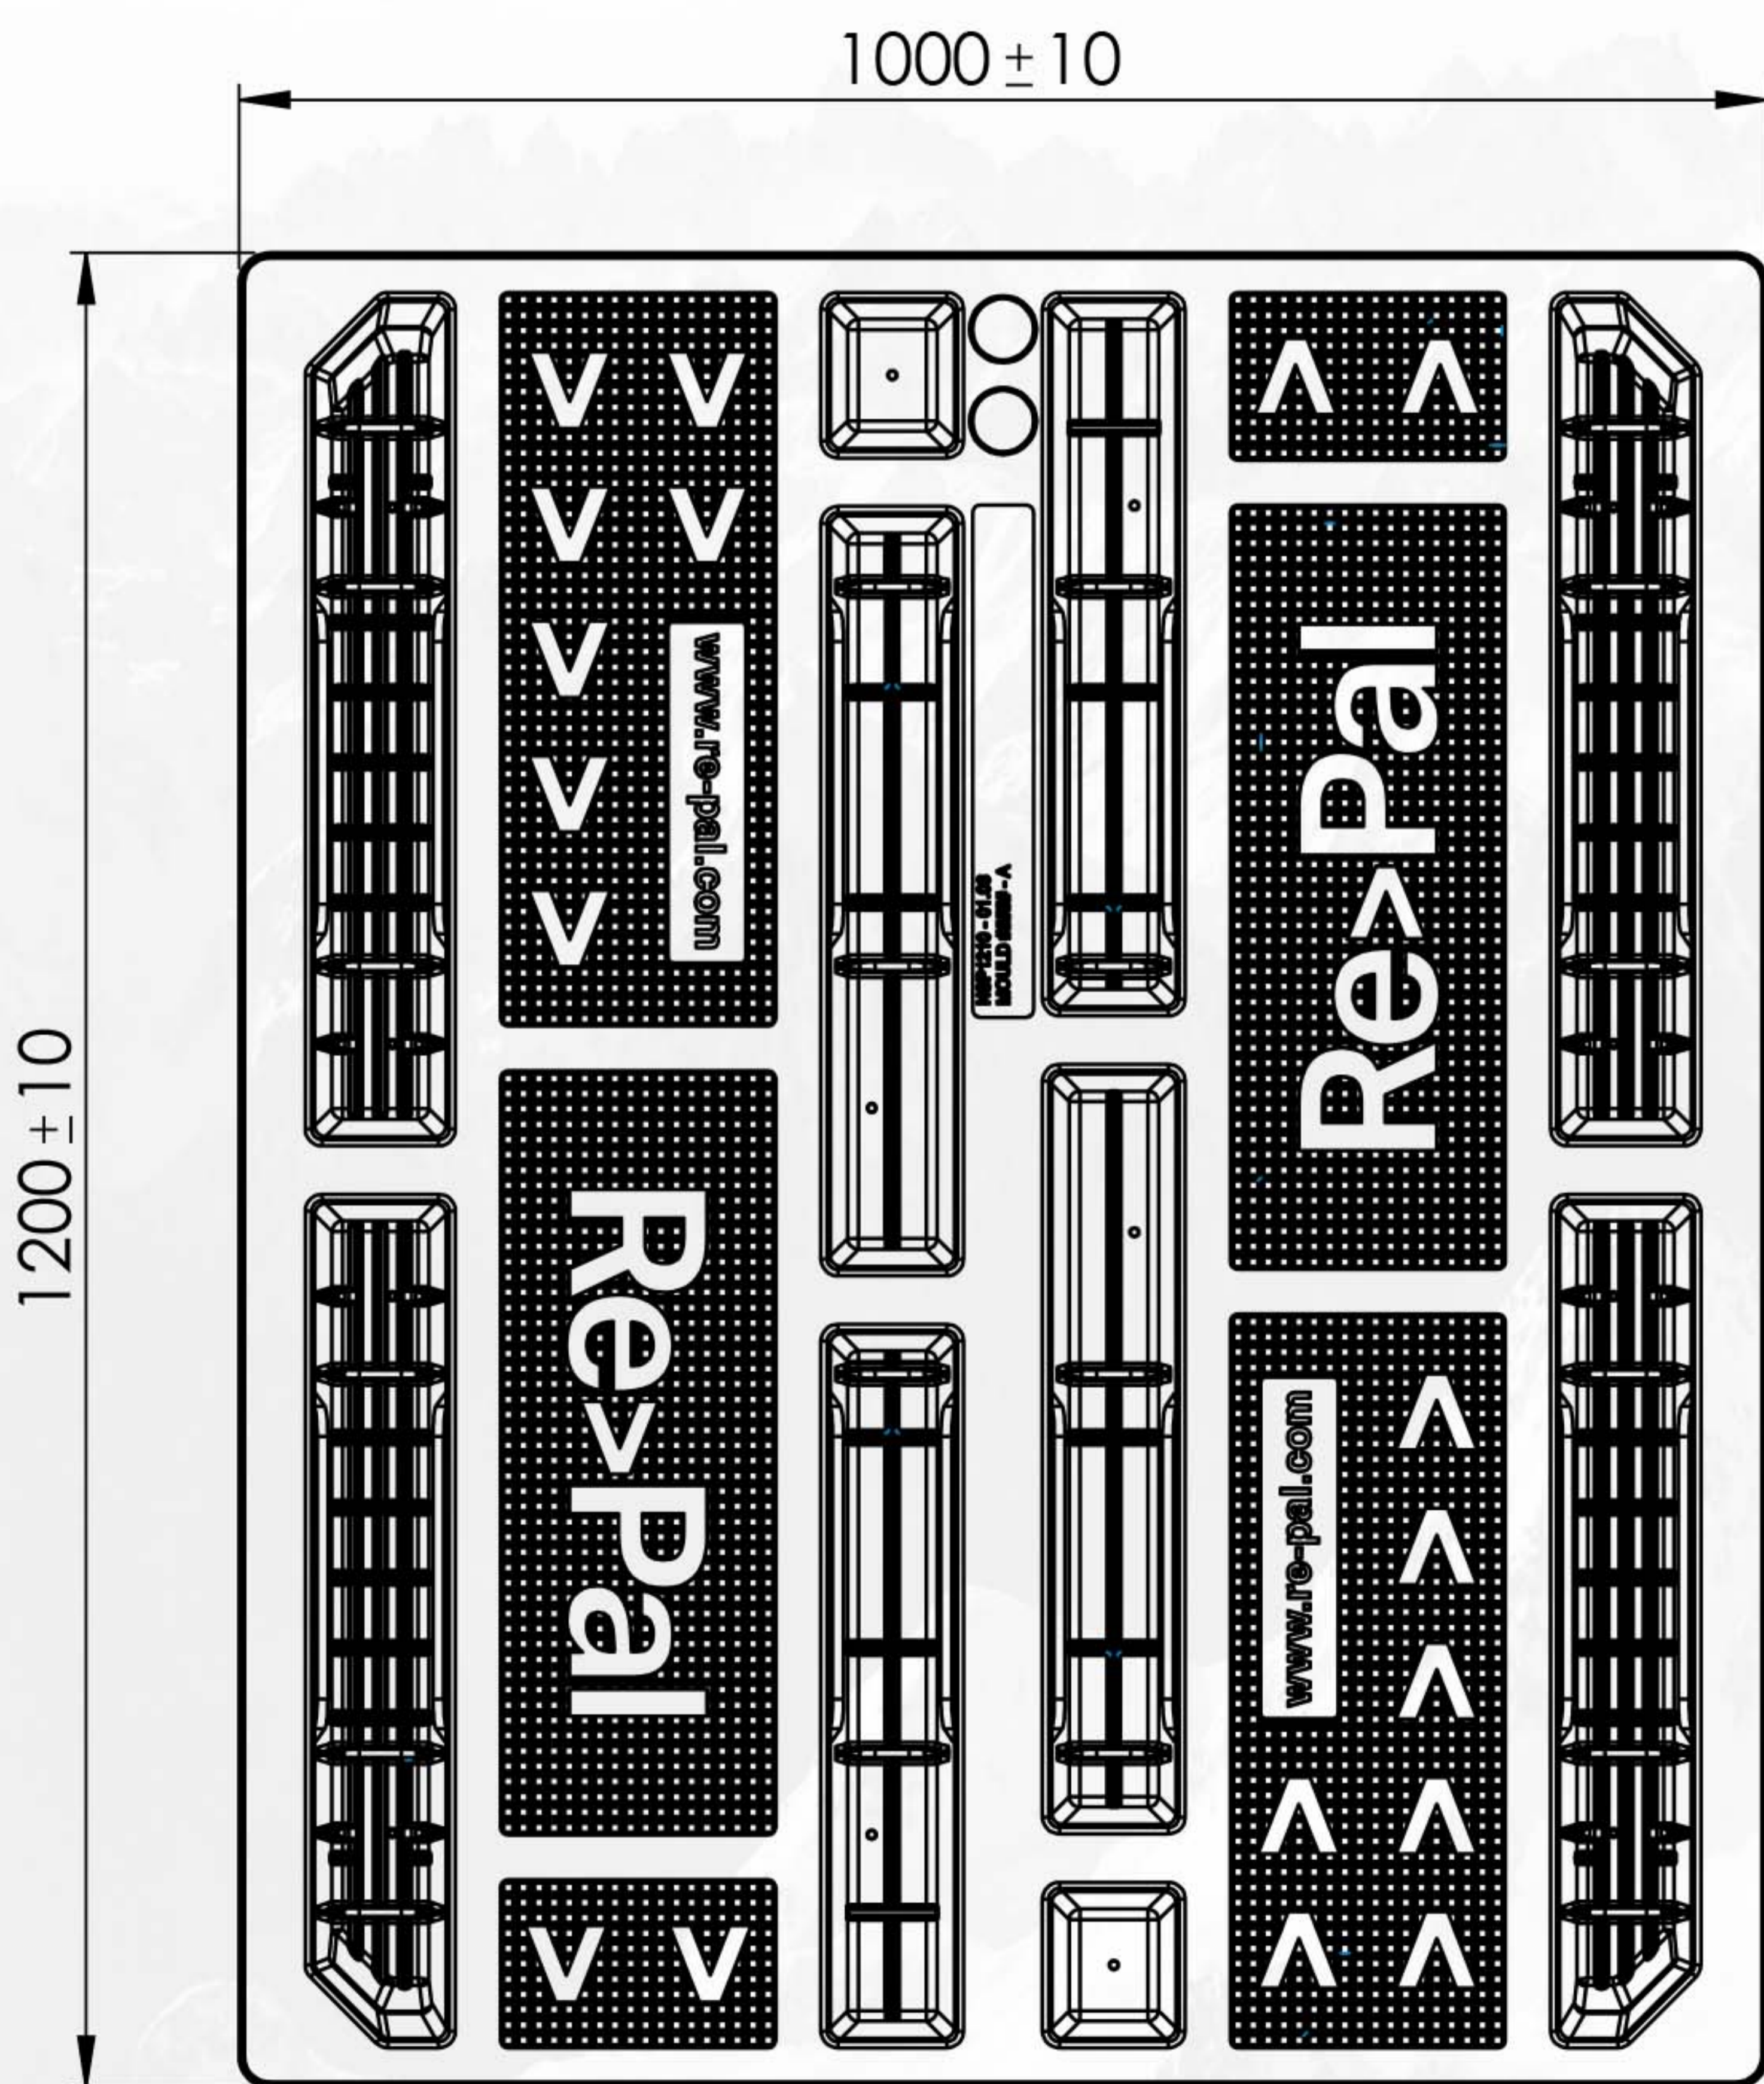

NSP 1210 (4 Ways)

Length 1200 mm **Width** 1000 mm **Height** 150 mm

Weight 18.5 kg (Tolerance: length & width ± 10 mm, height ± 5 mm, weight $\pm 7\%$)

Load Capacity

Stacking Load
3000 kg

Lifting Load
1500 kg

Racking Load
500 kg

Handling Accessibility

Forklift
4 Ways

Hand Jack
2 Ways

Pallet Mover
2 Ways

Re>Pal[™]
Uniquely Sustainable