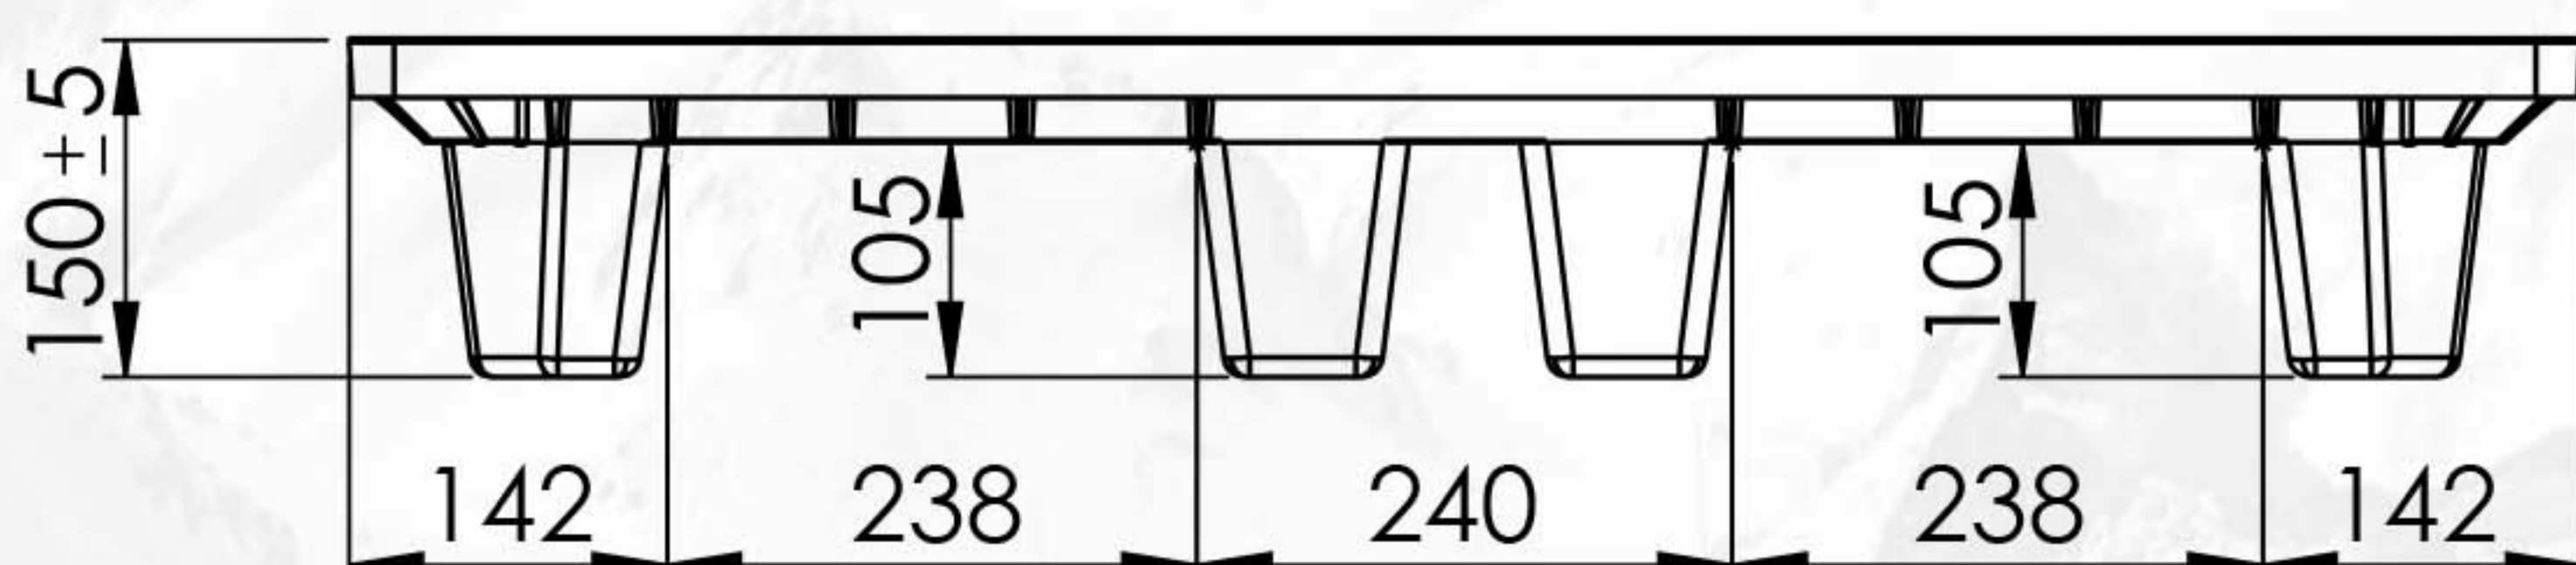

NSP 1210 (4 Ways)

Length 1200 mm **Width** 1000 mm **Height** 150 mm

Weight 18.5 kg (Tolerance: length & width ± 10 mm, height ± 5 mm, weight $\pm 7\%$)

Load Capacity

Stacking Load
3000 kg

Lifting Load
1500 kg

Racking Load
500 kg

Handling Accessibility

Forklift
4 Ways

Hand Jack
2 Ways

Pallet Mover
2 Ways

Re>Pal[™]
Uniquely Sustainable