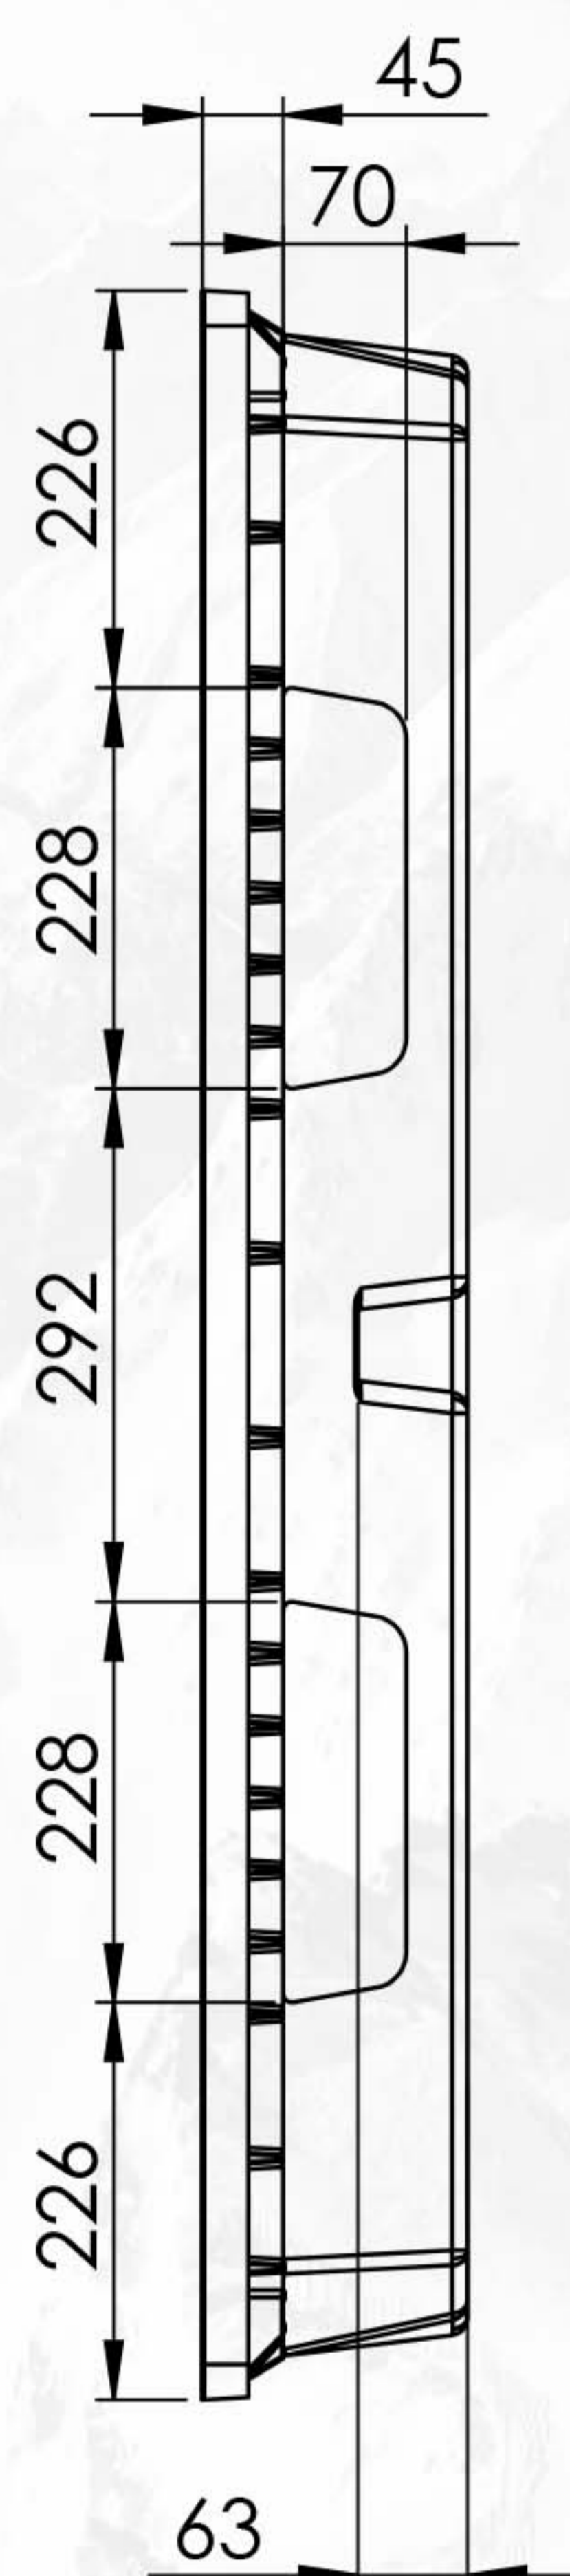

NSP 1210 (4 Ways)

Length 1200 mm **Width** 1000 mm **Height** 150 mm

Weight 18.5 kg (Tolerance: length & width ± 10 mm, height ± 5 mm, weight $\pm 7\%$)

Load Capacity

Stacking Load
3000 kg

Lifting Load
1500 kg

Racking Load
500 kg

Handling Accessibility

Forklift
4 Ways

Hand Jack
2 Ways

Pallet Mover
2 Ways

Re>Pal[™]
Uniquely Sustainable