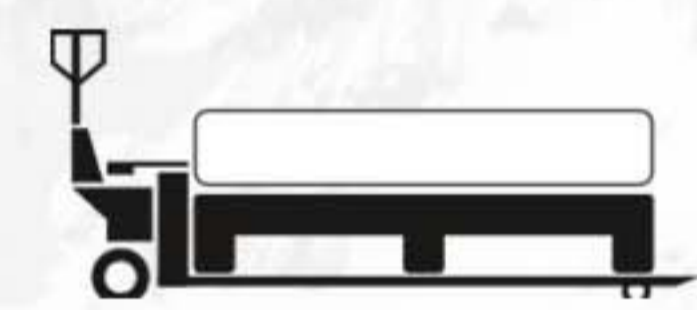

NSP 1210 (4 Ways)

Length 1200 mm **Width** 1000 mm **Height** 150 mm

Weight 18.5 kg (Tolerance: length & width ± 10 mm, height ± 5 mm, weight $\pm 7\%$)

Load Capacity

Stacking Load
3000 kg

Lifting Load
1500 kg

Racking Load
500 kg

Handling Accessibility

Forklift
4 Ways

Hand Jack
2 Ways

Pallet Mover
2 Ways

Re>Pal[™]
Uniquely Sustainable