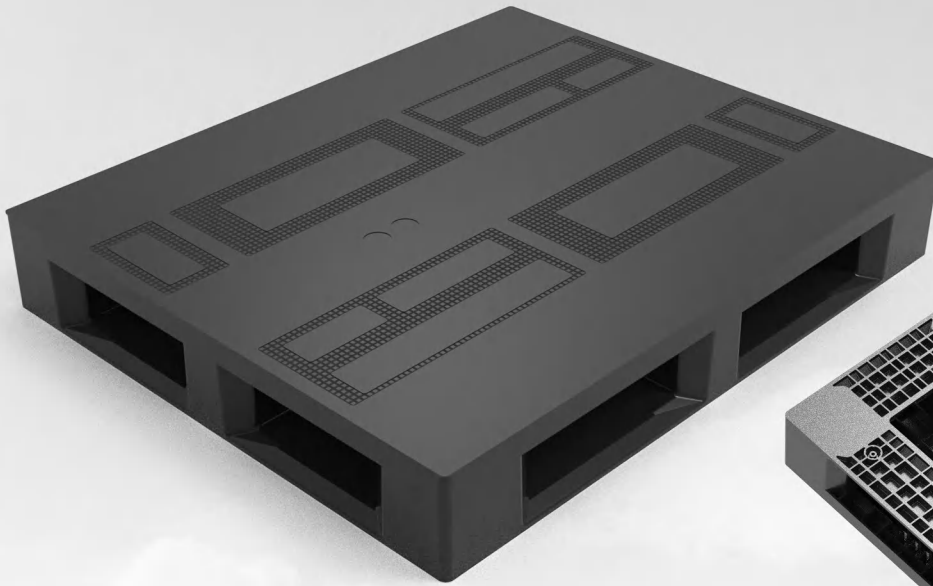

HDX 1210

Length 1200 mm **Width** 1000 mm **Height** 170 mm

Weight 34 kg (Tolerance: length & width ± 10 mm, height ± 5 mm, weight $\pm 7\%$)

Load Capacity

Stacking Load
6000 kg

Lifting Load
2500 kg

Racking Load
1500 kg