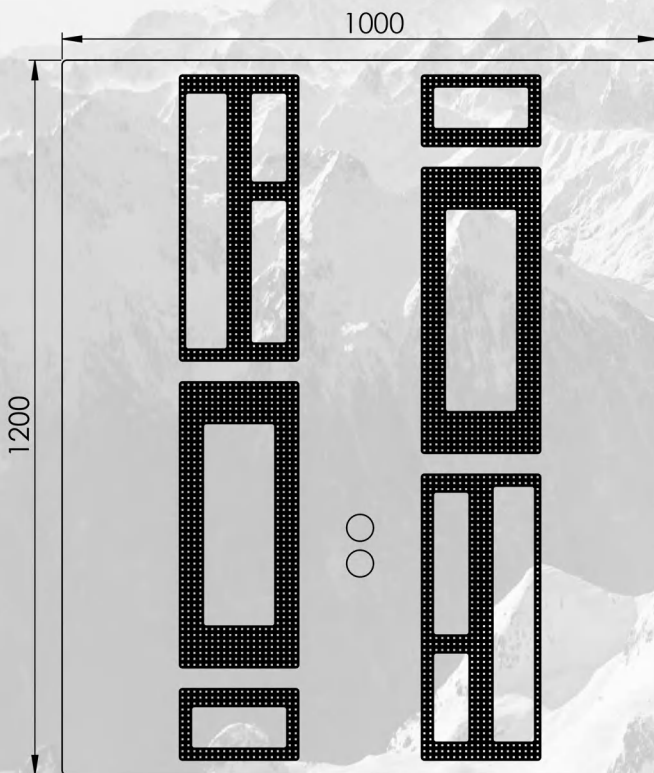

HDX 1210

Length 1200 mm **Width** 1000 mm **Height** 170 mm

Weight 34 kg (Tolerance: length & width ± 10 mm, height ± 5 mm, weight $\pm 7\%$)

Load Capacity

Stacking Load
6000 kg

Lifting Load
2500 kg

Racking Load
1500 kg

Handling Accessibility

Forklift
4 Ways

Hand Jack
4 Ways

Pallet Mover
4 Ways

Re>Pal™
Uniquely Sustainable