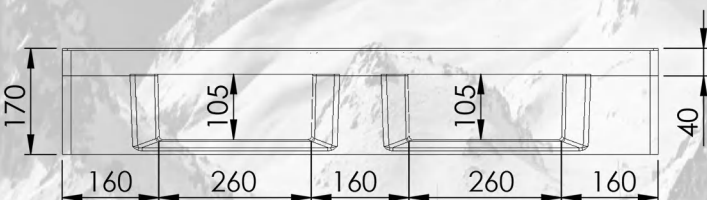

HDX 1210

Length 1200 mm **Width** 1000 mm **Height** 170 mm

Weight 34 kg (Tolerance: length & width ± 10 mm, height ± 5 mm, weight $\pm 7\%$)

Load Capacity

Stacking Load
6000 kg

Lifting Load
2500 kg

Racking Load
1500 kg