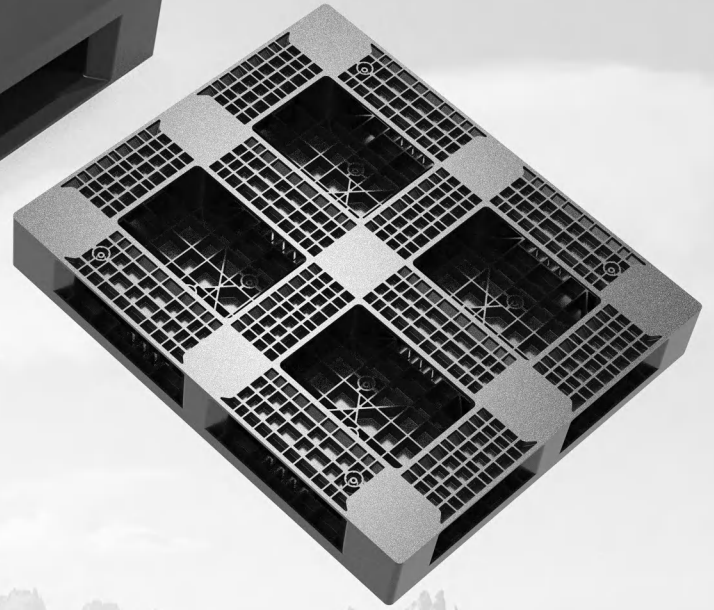

HDX 1210

Length 1200 mm **Width** 1000 mm **Height** 170 mm

Weight 34 kg (Tolerance: length & width ± 10 mm, height ± 5 mm, weight $\pm 7\%$)

Load Capacity

Stacking Load
6000 kg

Lifting Load
2500 kg

Racking Load
1500 kg

Handling Accessibility

Forklift
4 Ways

Hand Jack
4 Ways

Pallet Mover
4 Ways

Re>Pal™
Uniquely Sustainable