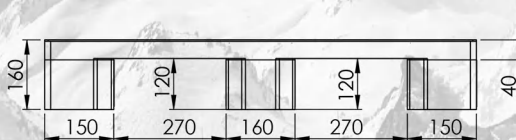

RePal^{TM}
Uniquely Sustainable