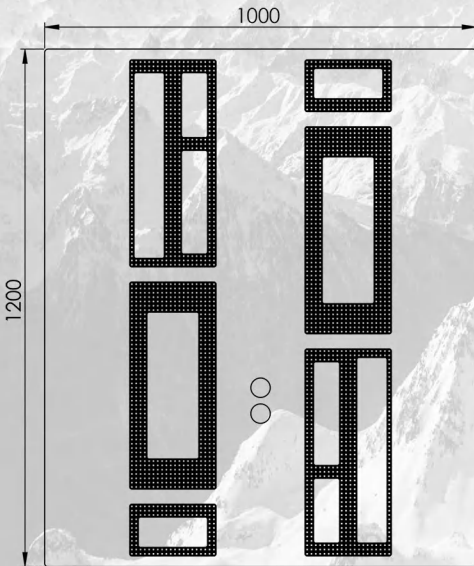

HDX 1210 R

Length 1200 mm Width 1000 mm Height 160 mm

Weight 29 kg (Tolerance: length & width ± 10 mm, height ± 5 mm, weight $\pm 7\%$)

Load Capacity

Stacking Load
6000 kg

Lifting Load
2500 kg

Racking Load
1500 kg

Handling Accessibility

Forklift
4 Ways

Hand Jack
4 Ways

Pallet Mover
4 Ways

RePalTM
Uniquely Sustainable