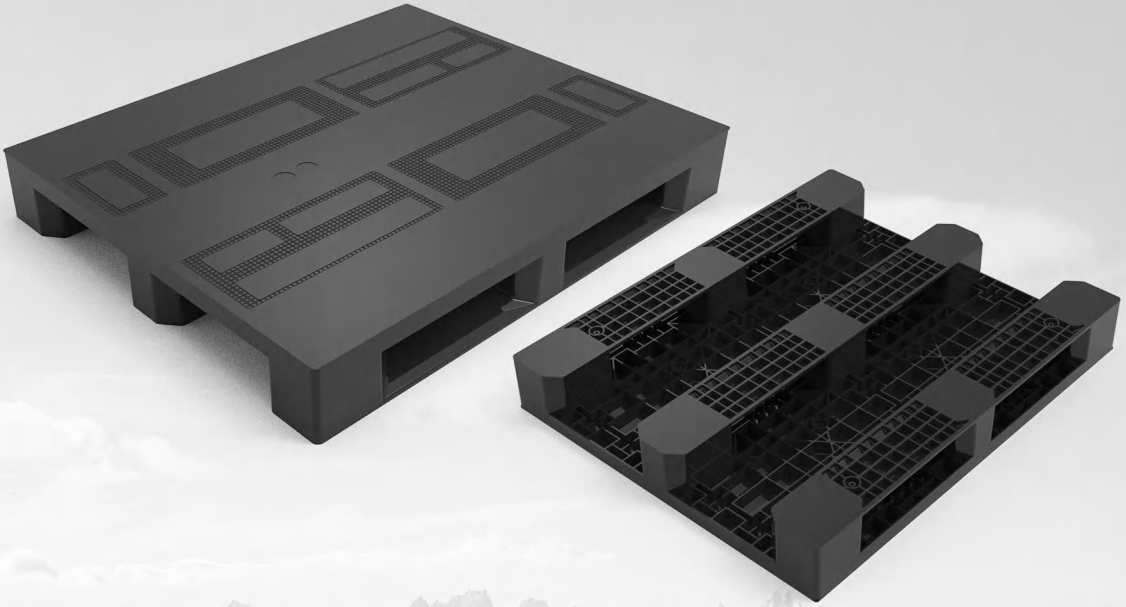

HDX 1210 R

Length 1200 mm Width 1000 mm Height 160 mm

Weight 29 kg (Tolerance: length & width ± 10 mm, height ± 5 mm, weight $\pm 7\%$)

Load Capacity

Stacking Load
6000 kg

Lifting Load
2500 kg

Racking Load
1500 kg

Handling Accessibility

Forklift
4 Ways

Hand Jack
4 Ways

Pallet Mover
4 Ways

RePalTM
Uniquely Sustainable