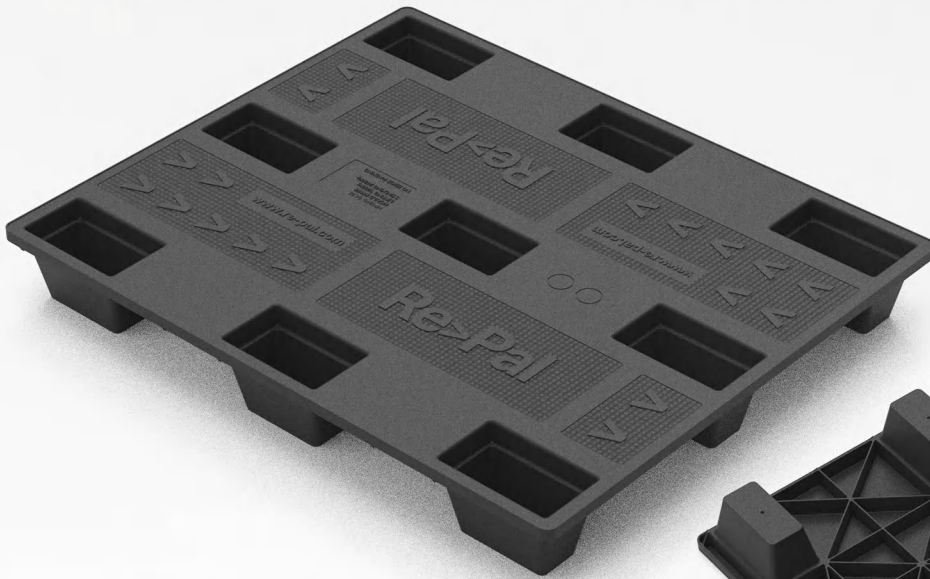

NP 1210 N

Length 1200 mm **Width** 1000 mm **Height** 150 mm

Weight 14 kg (Tolerance: length & width ± 10 mm, height ± 5 mm, weight $\pm 7\%$)

Load Capacity

Handling Accessibility