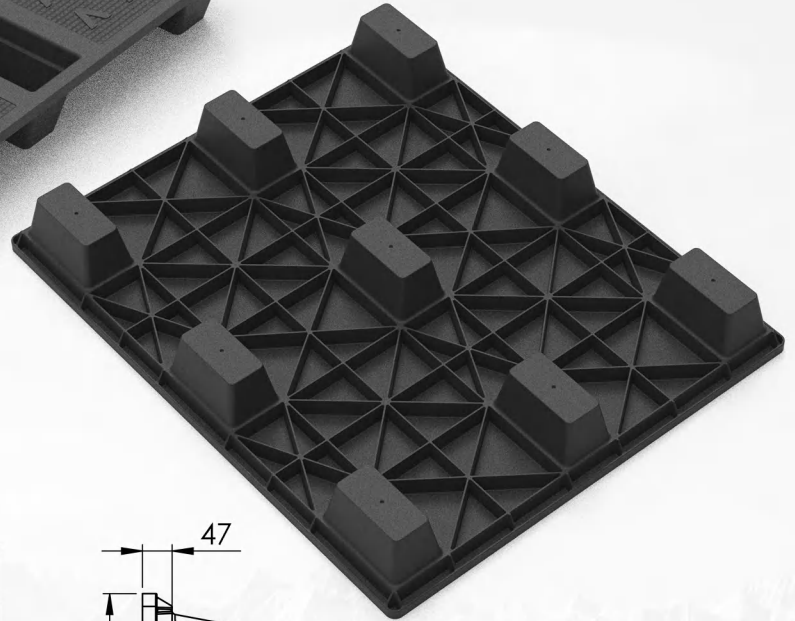

NP 1210 N

Length 1200 mm **Width** 1000 mm **Height** 150 mm

Weight 14 kg (Tolerance: length & width ± 10 mm, height ± 5 mm, weight $\pm 7\%$)

Load Capacity

Handling Accessibility