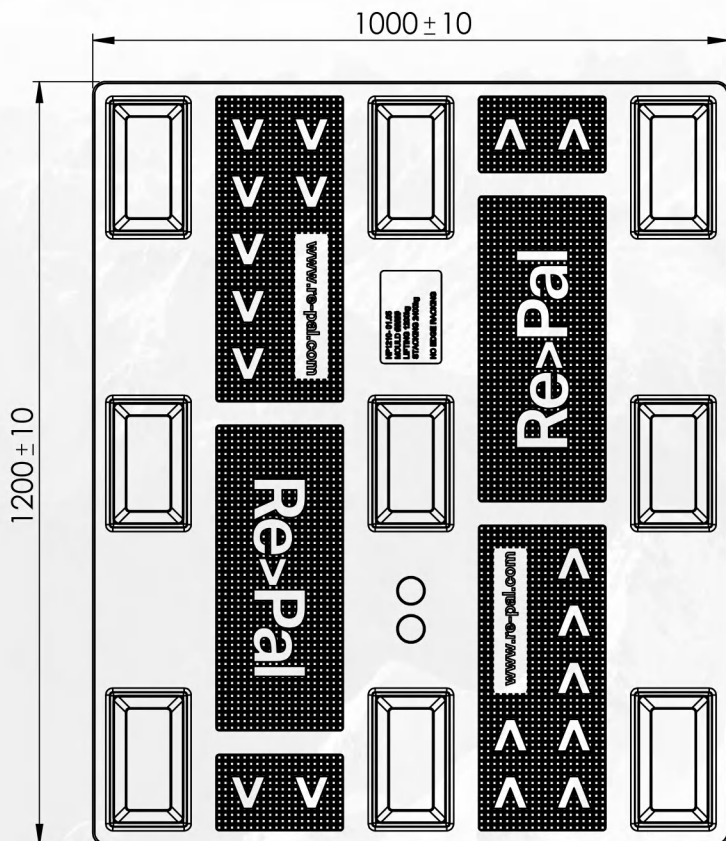

NP 1210 N

Length 1200 mm **Width** 1000 mm **Height** 150 mm

Weight 14 kg (Tolerance: length & width ± 10 mm, height ± 5 mm, weight $\pm 7\%$)

Load Capacity

Handling Accessibility