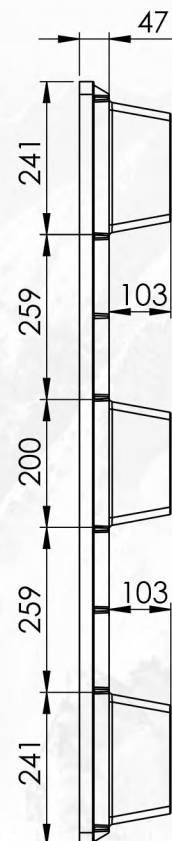

NP 1210 N

Length 1200 mm **Width** 1000 mm **Height** 150 mm

Weight 14 kg (Tolerance: length & width ± 10 mm, height ± 5 mm, weight $\pm 7\%$)

Load Capacity

Handling Accessibility