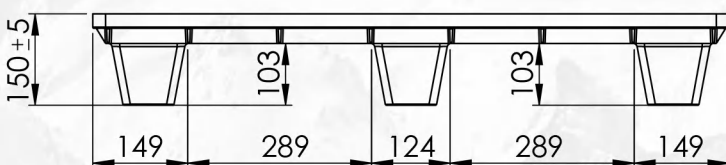

NP 1210 N

Length 1200 mm **Width** 1000 mm **Height** 150 mm

Weight 14 kg (Tolerance: length & width ± 10 mm, height ± 5 mm, weight $\pm 7\%$)

Load Capacity

Handling Accessibility