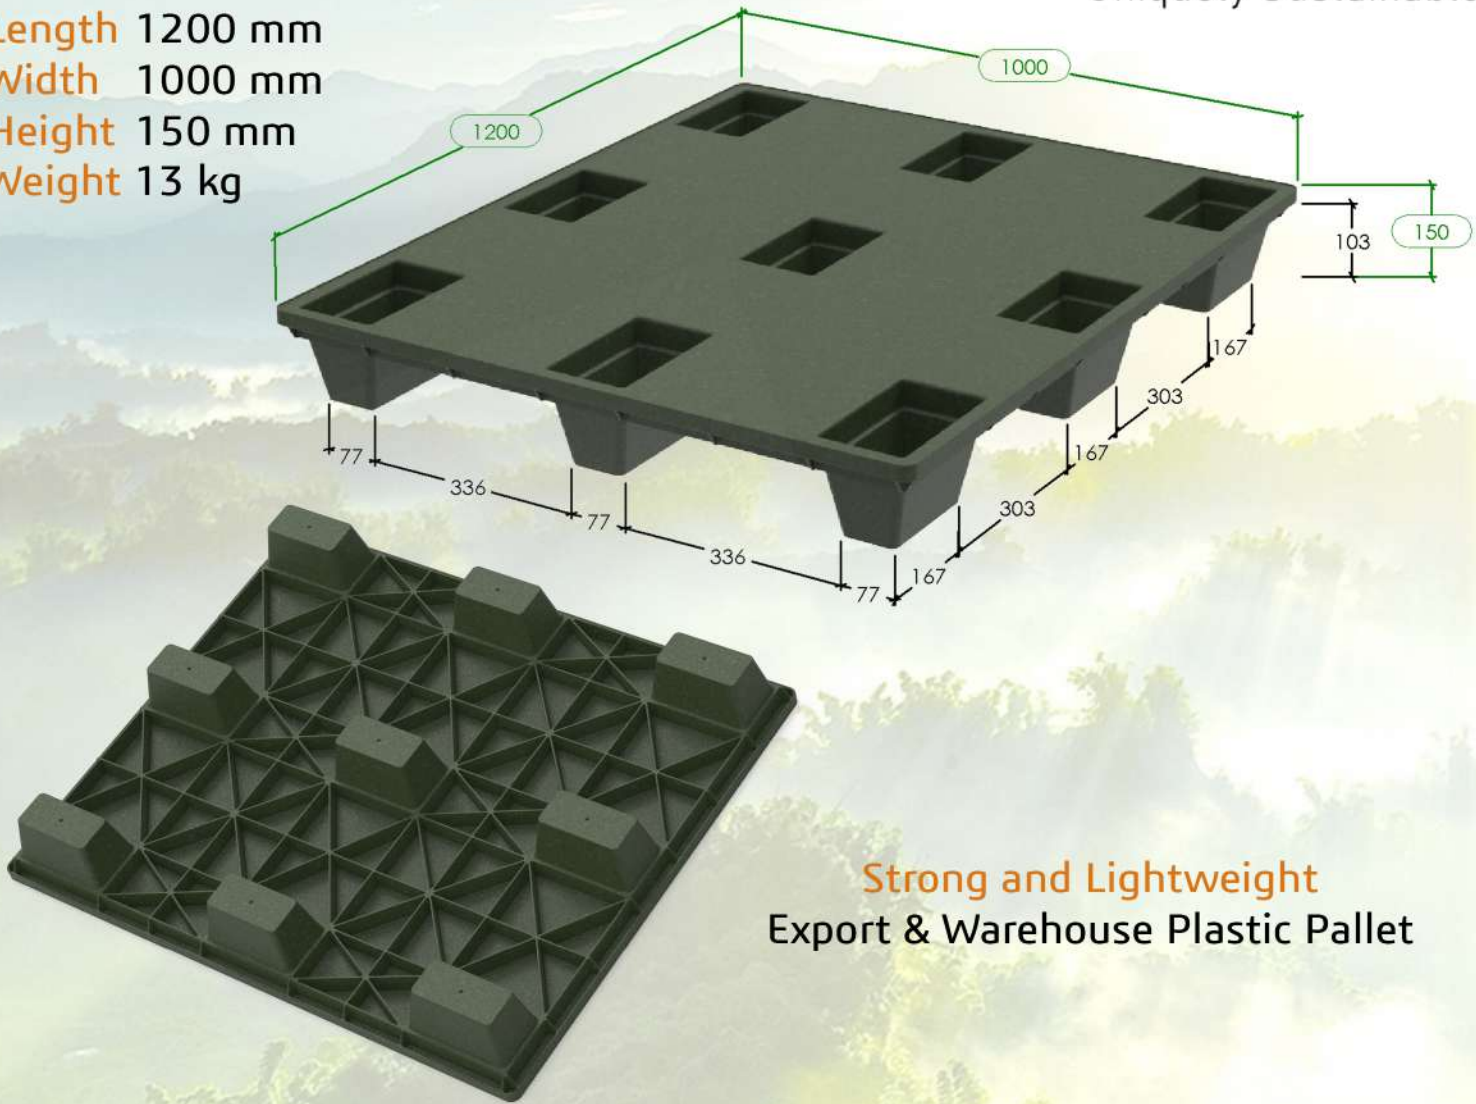

ECO 1210

Re>Pal™
Uniquely Sustainable

Length 1200 mm
Width 1000 mm
Height 150 mm
Weight 13 kg

Strong and Lightweight
Export & Warehouse Plastic Pallet

Load Capacity

Stacking Load
2000 kg

Lifting Load
800 kg