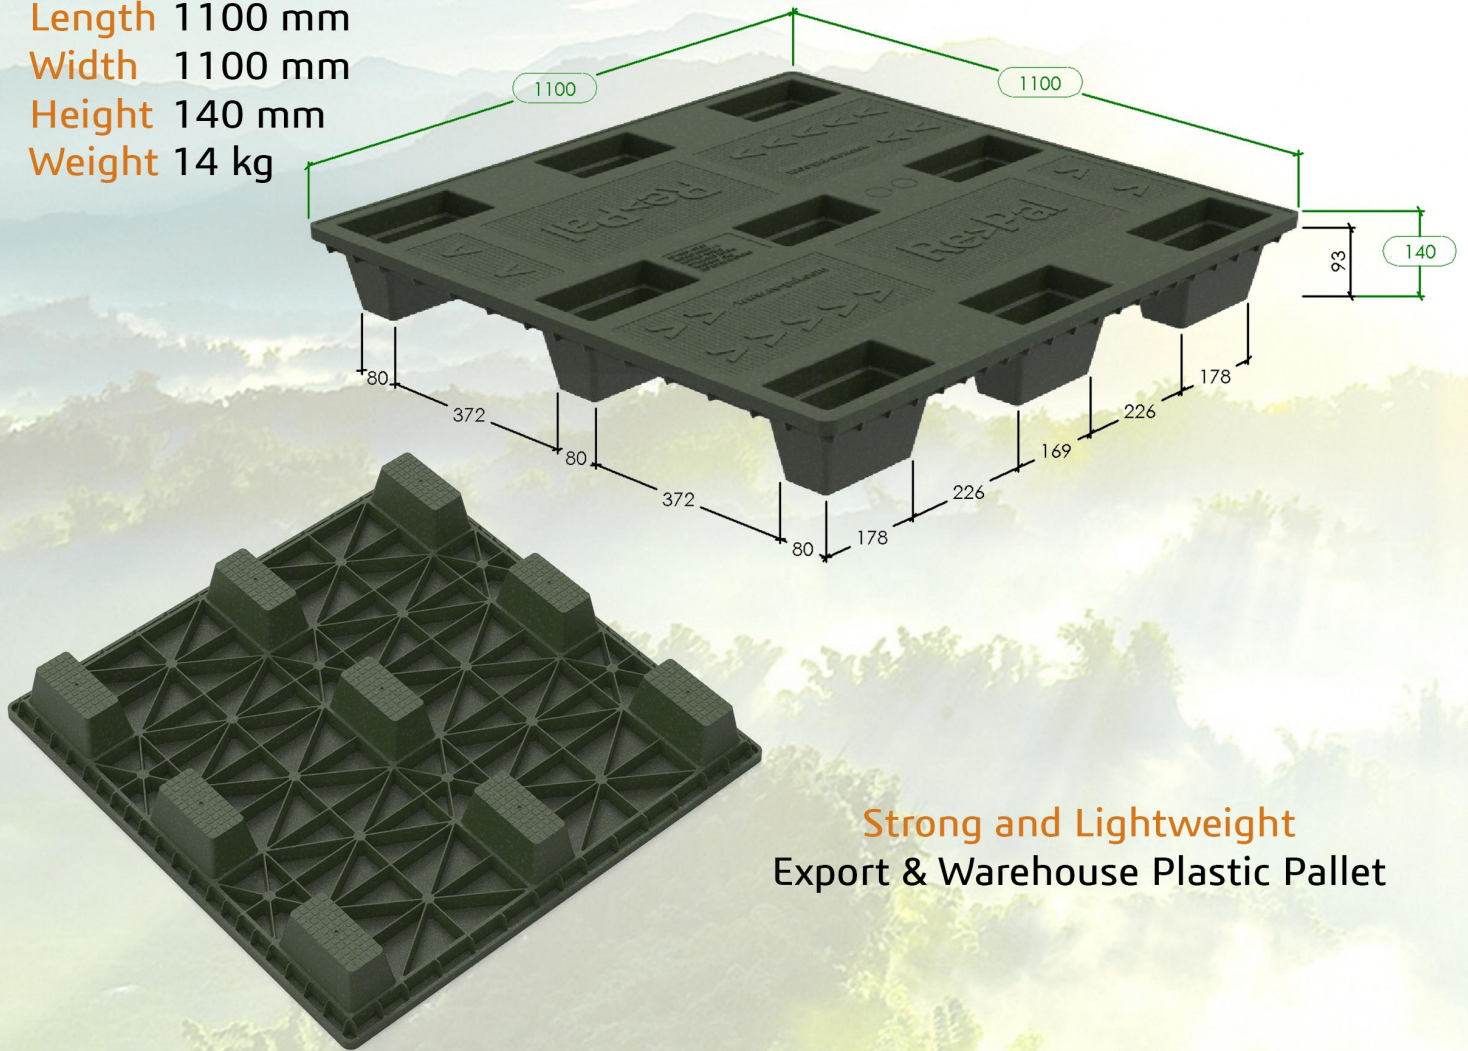

ECO 1111

Length 1100 mm
Width 1100 mm
Height 140 mm
Weight 14 kg

Re>Pal™
Uniquely Sustainable

Strong and Lightweight
Export & Warehouse Plastic Pallet

Load Capacity

Stacking Load
2000 kg

Lifting Load
800 kg