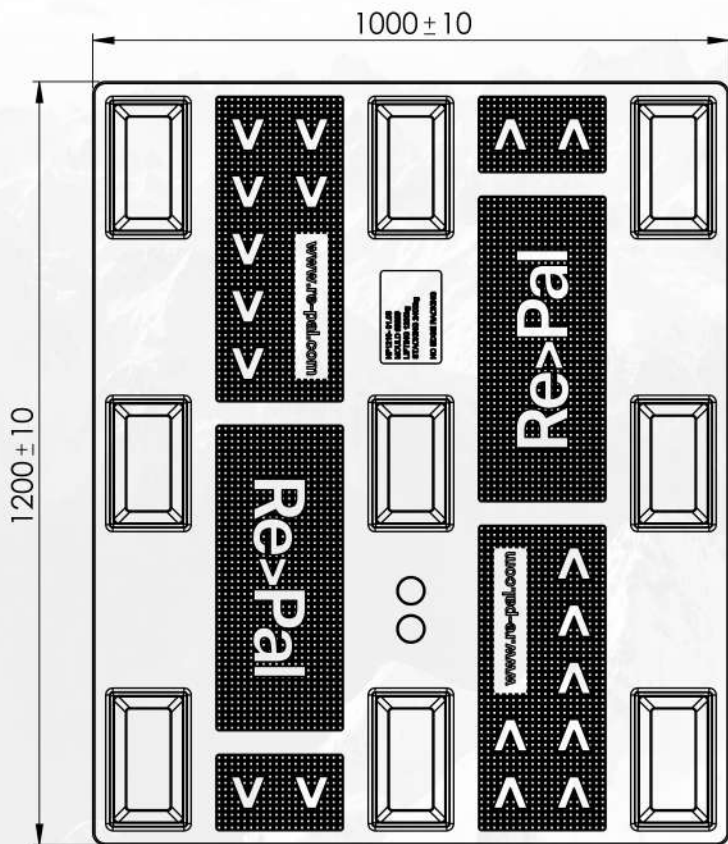

NP 1210

Length 1200 mm **Width** 1000 mm **Height** 150 mm

Weight 14 kg (Tolerance: length & width ± 10 mm, height ± 5 mm, weight $\pm 7\%$)

Load Capacity

		
Stacking Load 4000 kg	Lifting Load 1500 kg	Racking Load -

Handling Accessibility

		
Forklift 4 Ways	Hand Jack 4 Ways	Pallet Mover 4 Ways