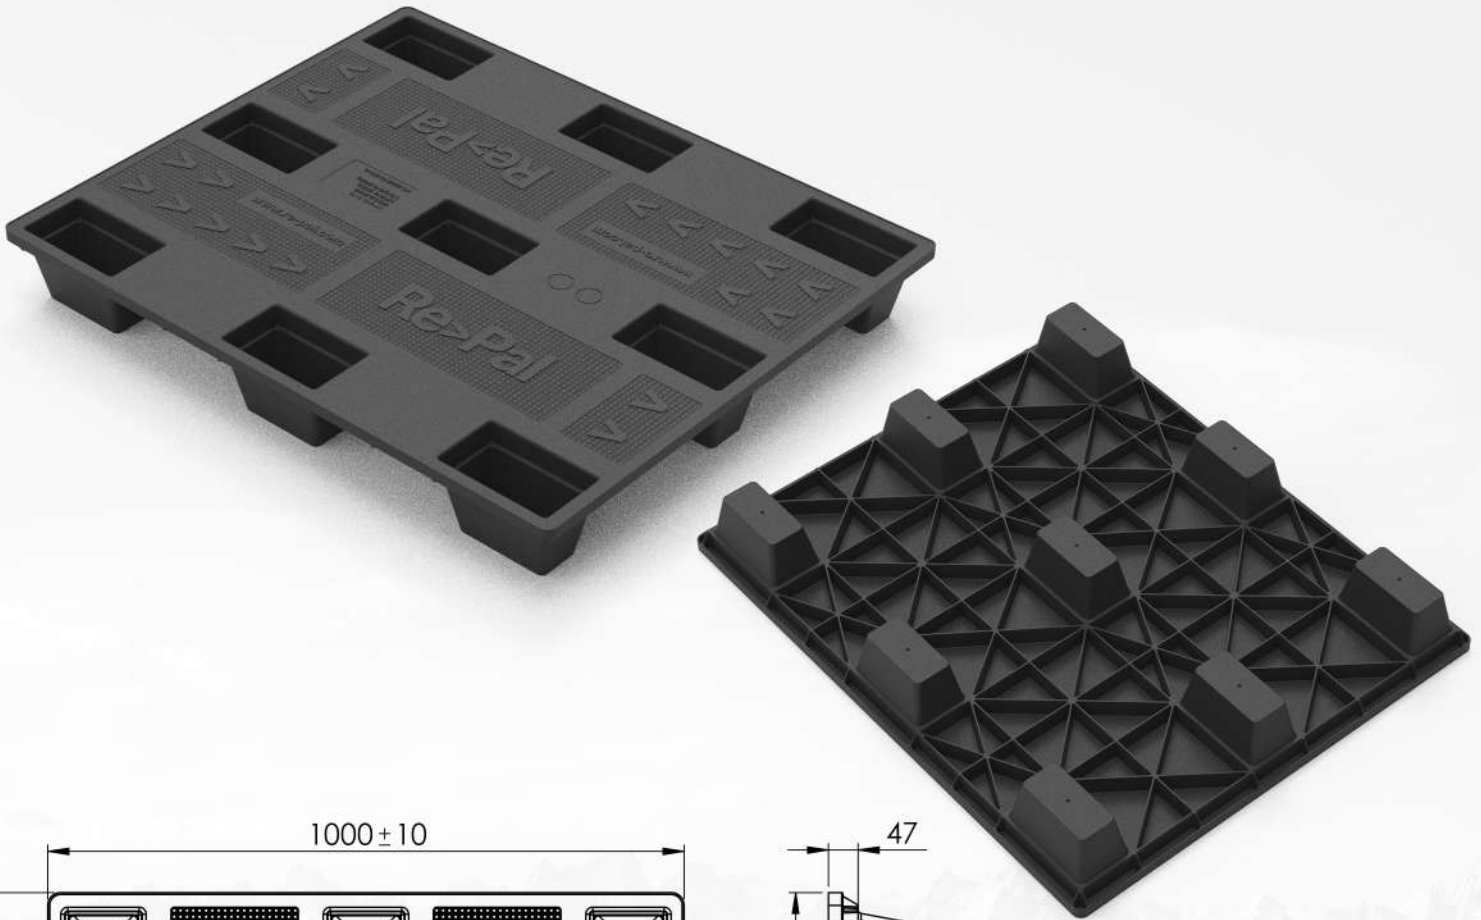

NP 1210

Length 1200 mm **Width** 1000 mm **Height** 150 mm

Weight 14 kg (Tolerance: length & width ± 10 mm, height ± 5 mm, weight $\pm 7\%$)

Load Capacity

		
Stacking Load 4000 kg	Lifting Load 1500 kg	Racking Load -