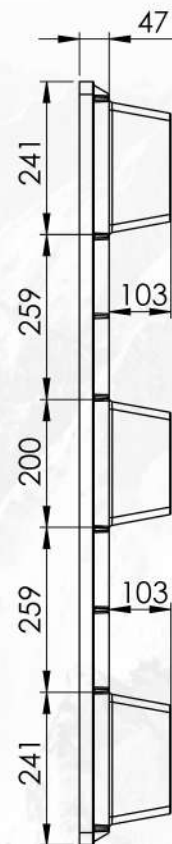

NP 1210

Length 1200 mm **Width** 1000 mm **Height** 150 mm

Weight 14 kg (Tolerance: length & width ± 10 mm, height ± 5 mm, weight $\pm 7\%$)

Load Capacity

		
Stacking Load 4000 kg	Lifting Load 1500 kg	Racking Load -

Handling Accessibility

		
Forklift 4 Ways	Hand Jack 4 Ways	Pallet Mover 4 Ways