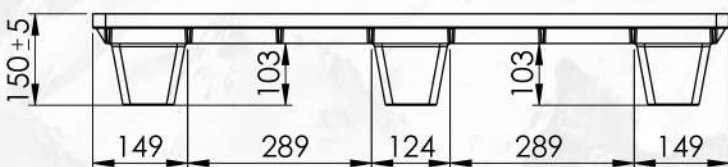

NP 1210

Length 1200 mm **Width** 1000 mm **Height** 150 mm

Weight 14 kg (Tolerance: length & width ± 10 mm, height ± 5 mm, weight $\pm 7\%$)

Load Capacity

		
Stacking Load 4000 kg	Lifting Load 1500 kg	Racking Load -