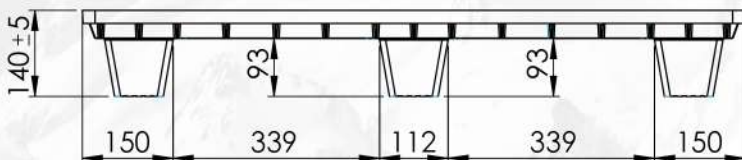

NP 1090

Length 1090 mm Width 1090 mm Height 140 mm

Weight 15 kg (Tolerance: length & width ± 10 mm, height ± 5 mm, weight $\pm 7\%$)

Load Capacity

Stacking Load	Lifting Load	Racking Load
4000 kg	1500 kg	-