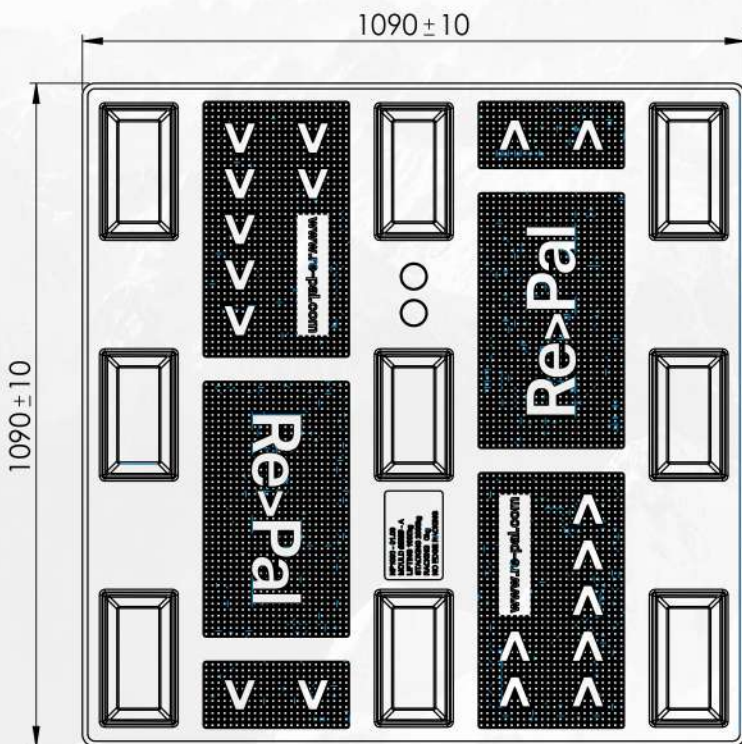

NP 1090

Length 1090 mm Width 1090 mm Height 140 mm

Weight 15 kg (Tolerance: length & width ± 10 mm, height ± 5 mm, weight $\pm 7\%$)

Load Capacity

Stacking Load	Lifting Load	Racking Load
4000 kg	1500 kg	-

Handling Accessibility

Forklift	Hand Jack	Pallet Mover
4 Ways	2 Ways	2 Ways