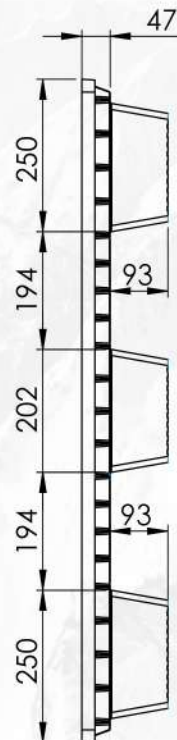

NP 1090

Length 1090 mm Width 1090 mm Height 140 mm

Weight 15 kg (Tolerance: length & width ± 10 mm, height ± 5 mm, weight $\pm 7\%$)

Load Capacity

Stacking Load	Lifting Load	Racking Load
4000 kg	1500 kg	-

Handling Accessibility

Forklift	Hand Jack	Pallet Mover
4 Ways	2 Ways	2 Ways