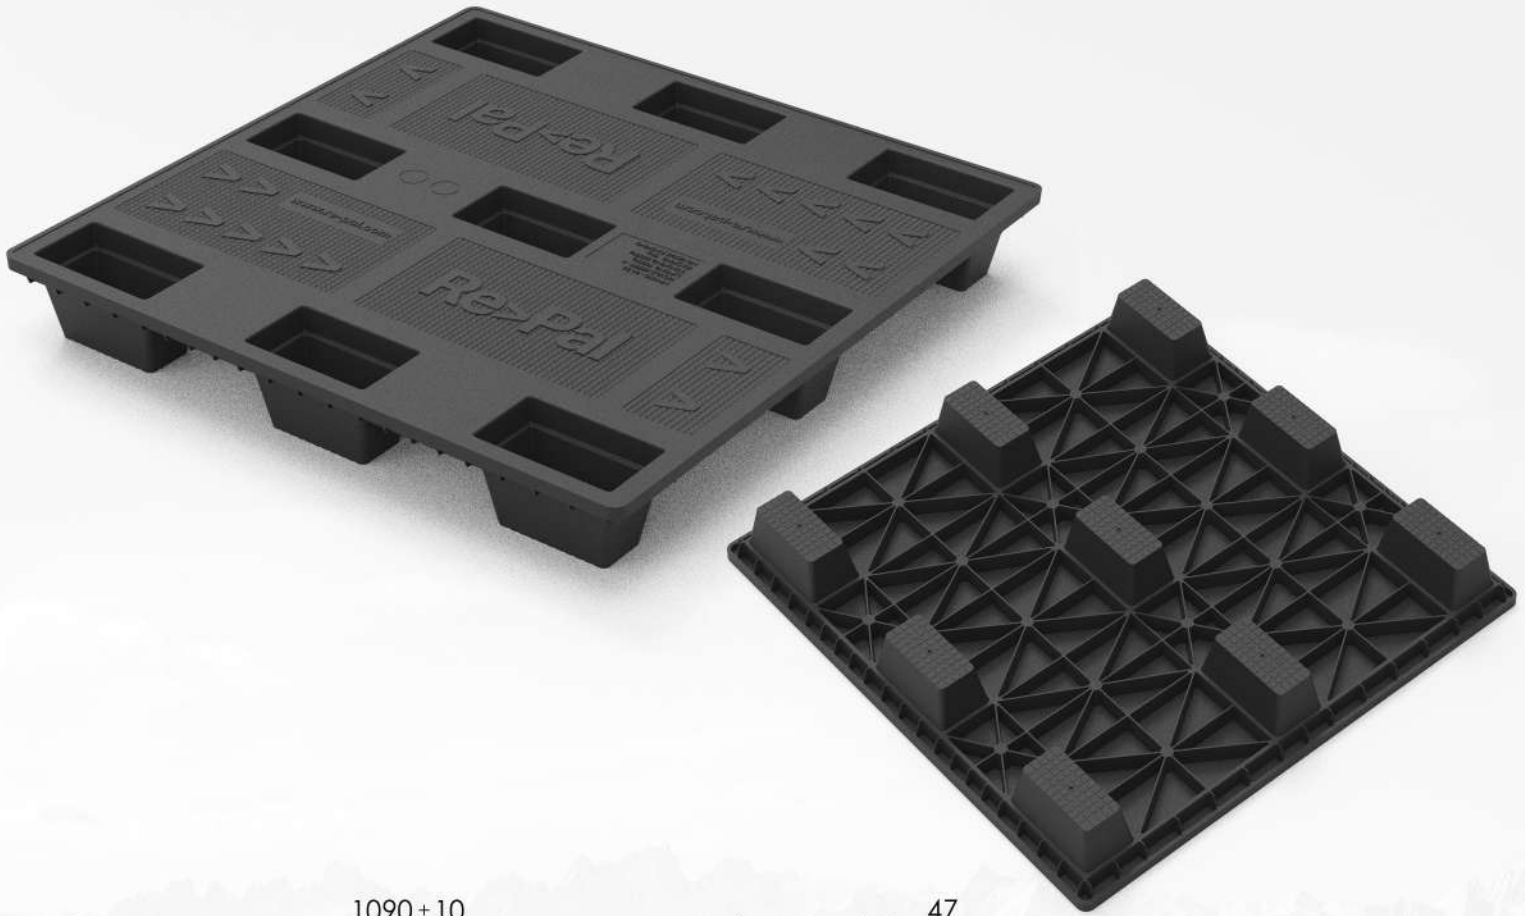

NP 1090

Length 1090 mm Width 1090 mm Height 140 mm

Weight 15 kg (Tolerance: length & width ± 10 mm, height ± 5 mm, weight $\pm 7\%$)

Load Capacity

Stacking Load	Lifting Load	Racking Load
4000 kg	1500 kg	-

Handling Accessibility

Forklift	Hand Jack	Pallet Mover
4 Ways	2 Ways	2 Ways