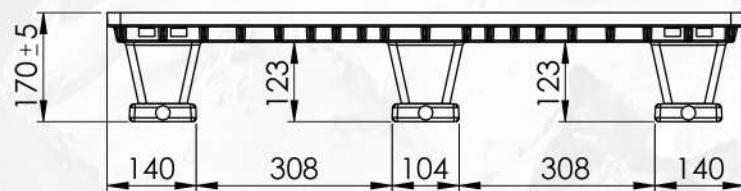

RP 1210

Length 1200 mm **Width** 1000 mm **Height** 170 mm

Weight 32.5 (Tolerance: length & width ± 10 mm, height ± 5 mm, weight $\pm 7\%$)

Load Capacity

Handling Accessibility