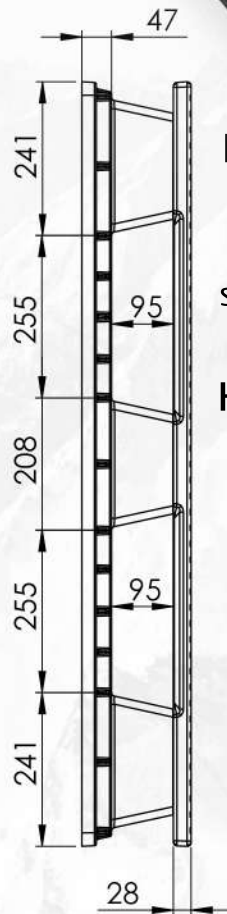

RP 1210

Length 1200 mm **Width** 1000 mm **Height** 170 mm

Weight 32.5 (Tolerance: length & width ± 10 mm, height ± 5 mm, weight $\pm 7\%$)

Load Capacity

Handling Accessibility