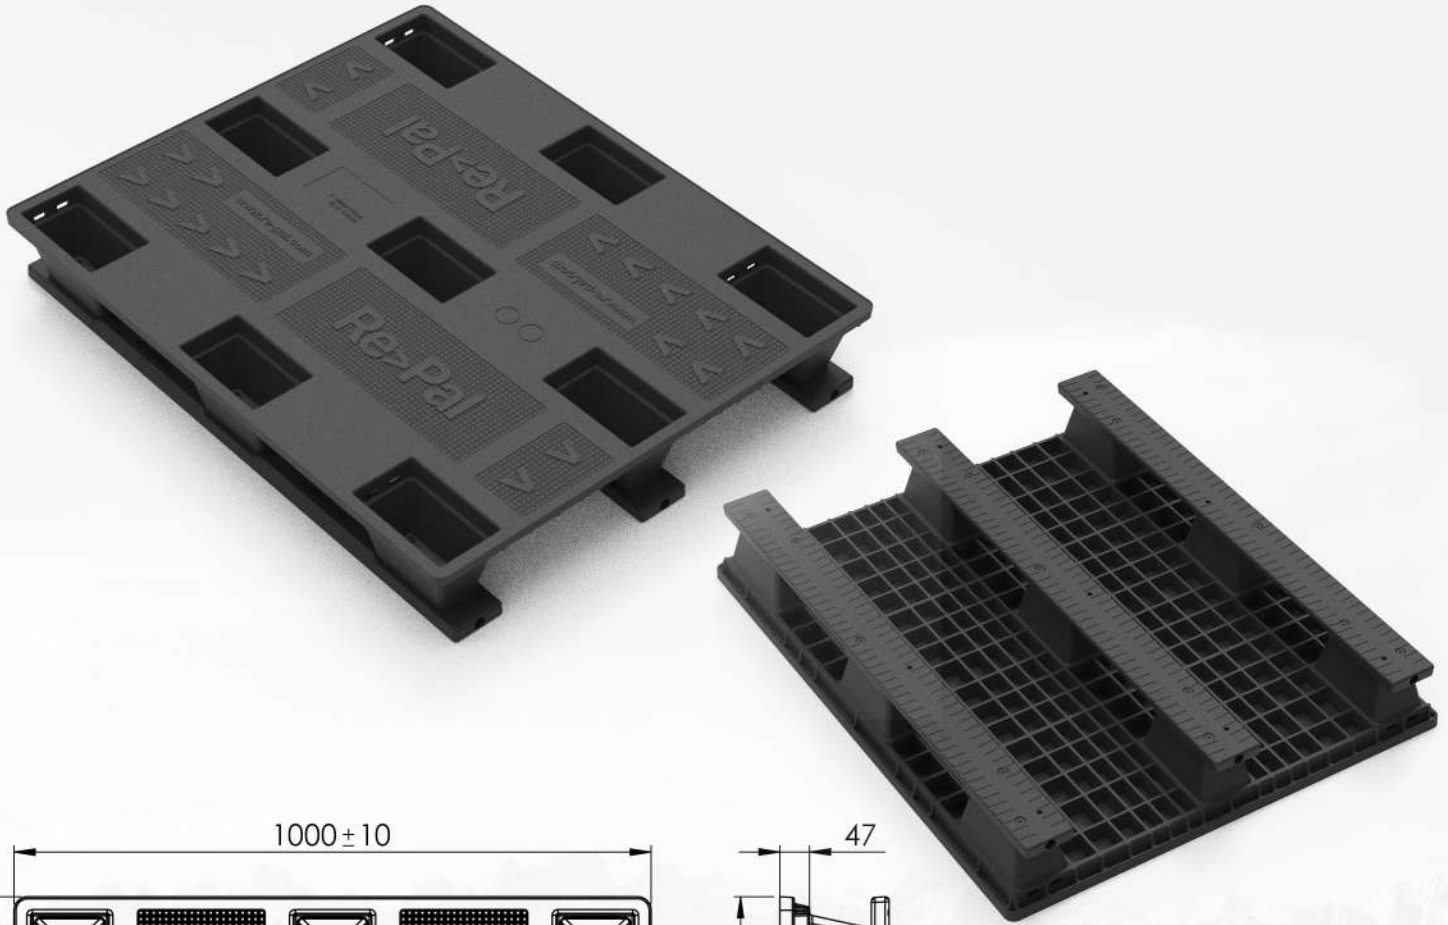

RP 1210

Length 1200 mm **Width** 1000 mm **Height** 170 mm

Weight 32.5 (Tolerance: length & width ± 10 mm, height ± 5 mm, weight $\pm 7\%$)

Load Capacity

Handling Accessibility