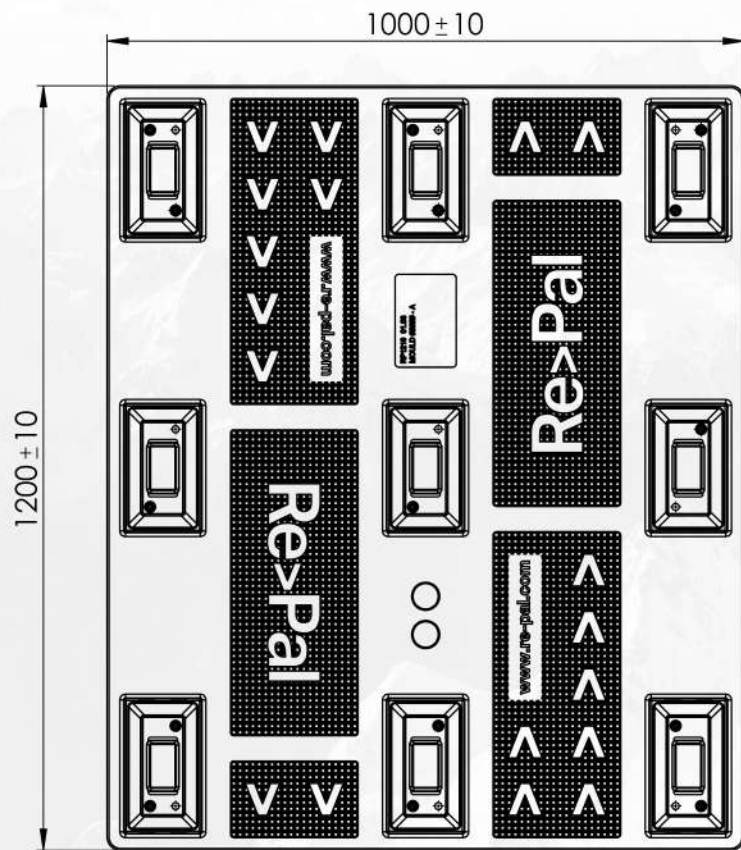

RP 1210

Length 1200 mm **Width** 1000 mm **Height** 170 mm

Weight 32.5 (Tolerance: length & width ± 10 mm, height ± 5 mm, weight $\pm 7\%$)

Load Capacity

Handling Accessibility