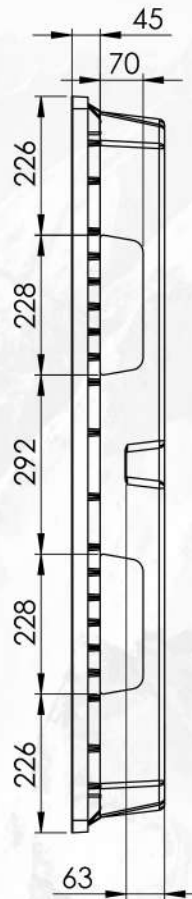

NSP 1210 (4 Ways)

Length 1200 mm Width 1000 mm Height 150 mm

Weight 18 kg (Tolerance: length & width ± 10 mm, height ± 5 mm, weight $\pm 7\%$)

Load Capacity

Stacking Load 3000 kg Lifting Load 1500 kg Racking Load 500 kg

Handling Accessibility

Forklift 4 Ways Hand Jack 4 Ways Pallet Mover 4 Ways