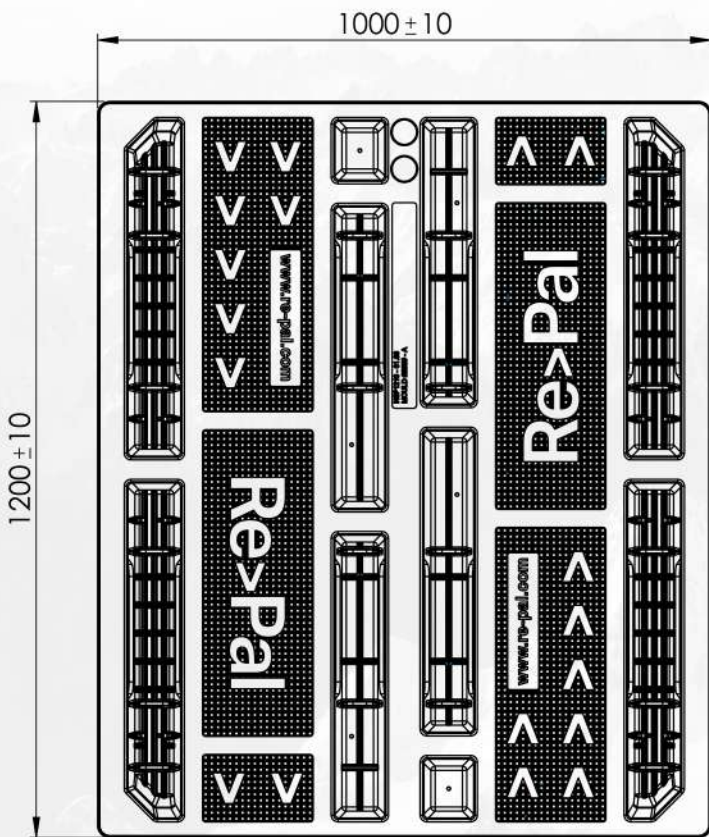

NSP 1210 (4 Ways)

Length 1200 mm Width 1000 mm Height 150 mm

Weight 18 kg (Tolerance: length & width ± 10 mm, height ± 5 mm, weight $\pm 7\%$)

Load Capacity

Stacking Load 3000 kg Lifting Load 1500 kg Racking Load 500 kg