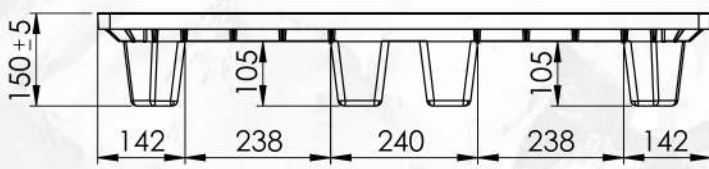

NSP 1210 (4 Ways)

Length 1200 mm Width 1000 mm Height 150 mm

Weight 18 kg (Tolerance: length & width ± 10 mm, height ± 5 mm, weight $\pm 7\%$)

Load Capacity

Stacking Load 3000 kg Lifting Load 1500 kg Racking Load 500 kg