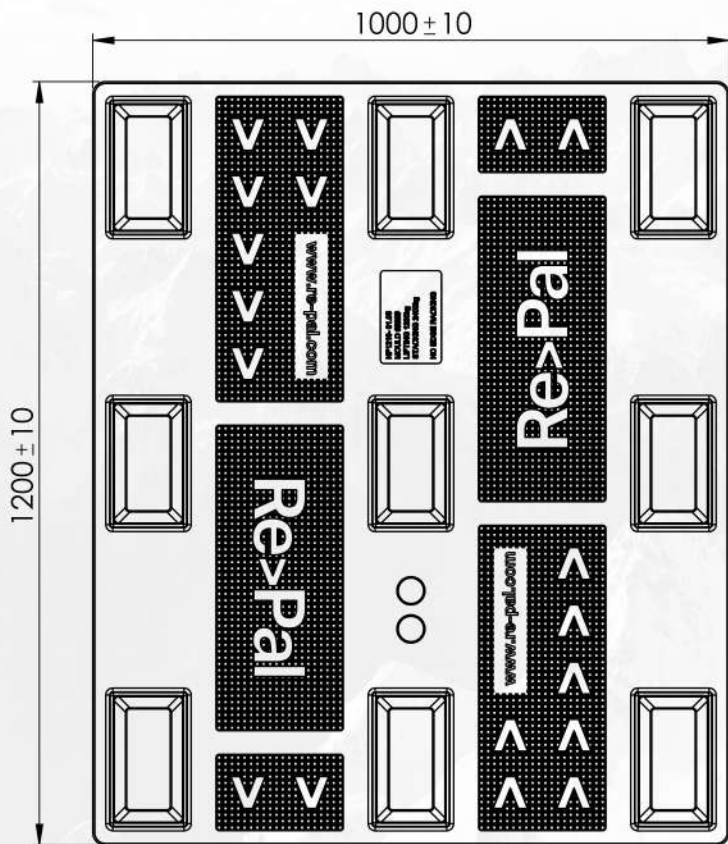

NP 1210

Length 1200 mm **Width** 1000 mm **Height** 150 mm

Weight 14 kg (Tolerance: length & width ± 10 mm, height ± 5 mm, weight $\pm 7\%$)

Load Capacity

		
Stacking Load 3000 kg	Lifting Load 1500 kg	Racking Load -

Handling Accessibility

		
Forklift 4 Ways	Hand Jack 4 Ways	Pallet Mover 4 Ways