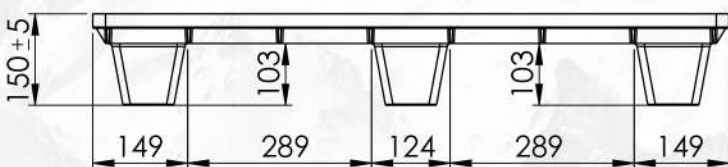

NP 1210

Length 1200 mm **Width** 1000 mm **Height** 150 mm

Weight 14 kg (Tolerance: length & width ± 10 mm, height ± 5 mm, weight $\pm 7\%$)

Load Capacity

		
Stacking Load 3000 kg	Lifting Load 1500 kg	Racking Load -