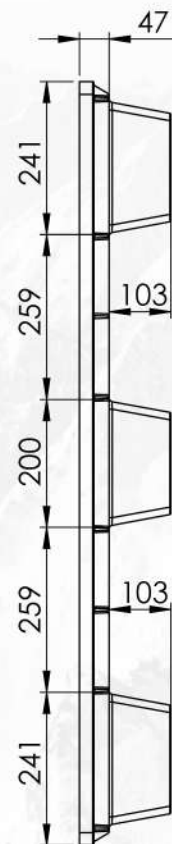

NP 1210

Length 1200 mm **Width** 1000 mm **Height** 150 mm

Weight 14 kg (Tolerance: length & width ± 10 mm, height ± 5 mm, weight $\pm 7\%$)

Load Capacity

		
Stacking Load 3000 kg	Lifting Load 1500 kg	Racking Load -

Handling Accessibility

		
Forklift 4 Ways	Hand Jack 4 Ways	Pallet Mover 4 Ways