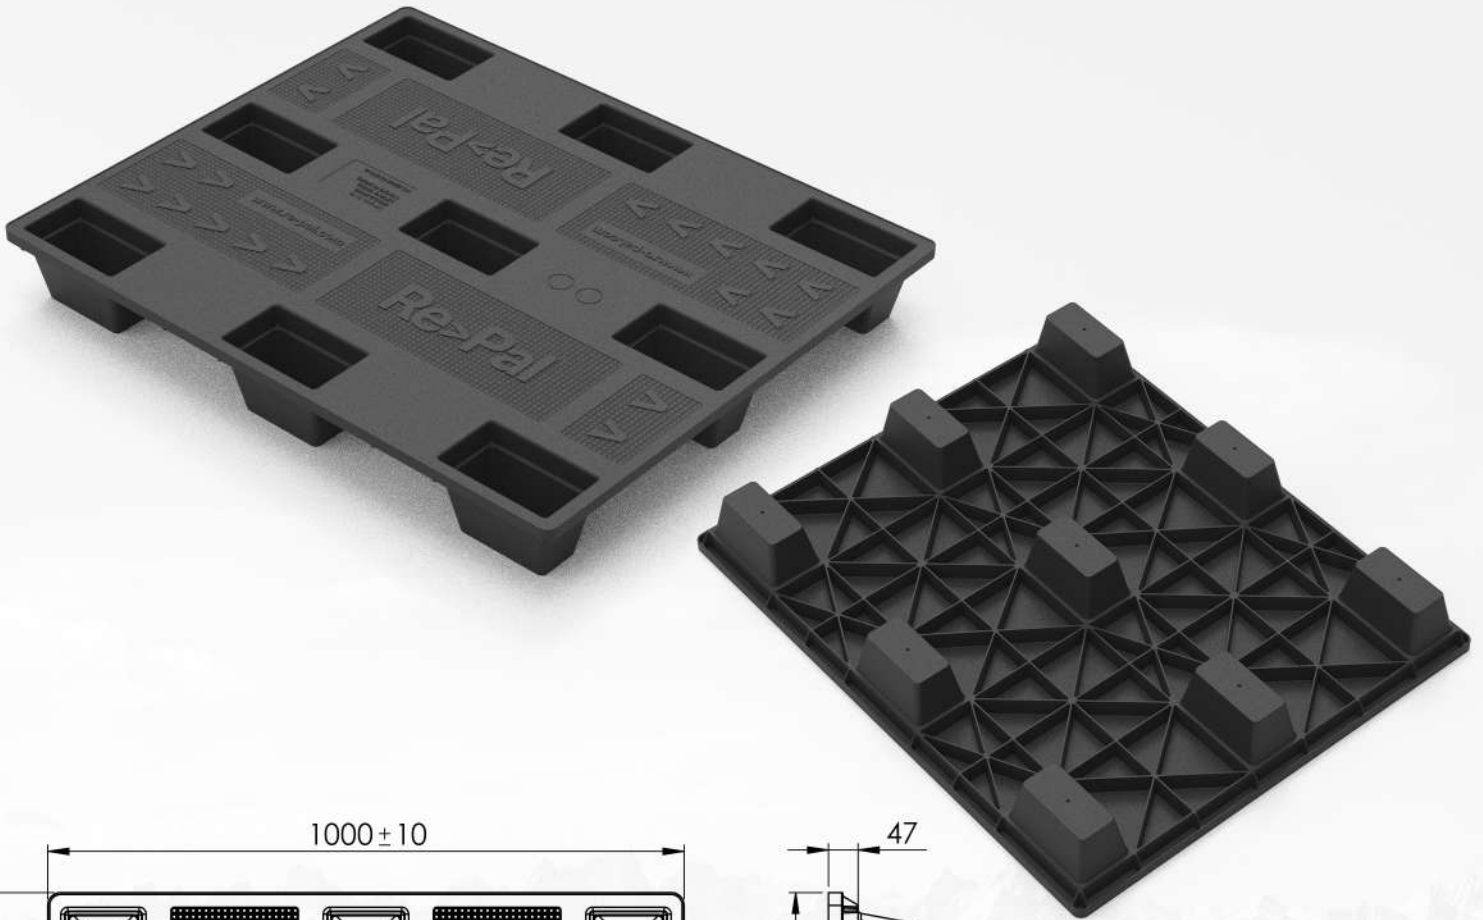

NP 1210

Length 1200 mm **Width** 1000 mm **Height** 150 mm

Weight 14 kg (Tolerance: length & width ± 10 mm, height ± 5 mm, weight $\pm 7\%$)

Load Capacity

		
Stacking Load 3000 kg	Lifting Load 1500 kg	Racking Load -