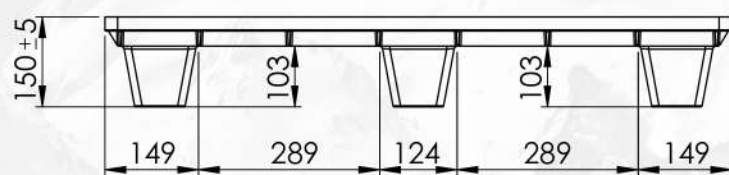

# NP 1210 L

**Length** 1200 mm **Width** 1000 mm **Height** 150 mm

**Weight** 13 kg (Tolerance: length & width  $\pm 10$  mm, height  $\pm 5$  mm, weight  $\pm 7\%$ )

## Load Capacity

Stacking Load  
3000 kg

Lifting Load  
1200 kg

Racking Load  
-