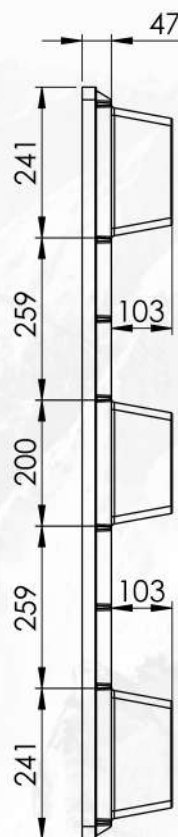

# NP 1210 L

**Length** 1200 mm **Width** 1000 mm **Height** 150 mm

**Weight** 13 kg (Tolerance: length & width  $\pm 10$  mm, height  $\pm 5$  mm, weight  $\pm 7\%$ )

## Load Capacity

Stacking Load  
3000 kg

Lifting Load  
1200 kg

Racking Load  
-

## Handling Accessibility

Forklift  
4 Ways

Hand Jack  
4 Ways

Pallet Mover  
4 Ways