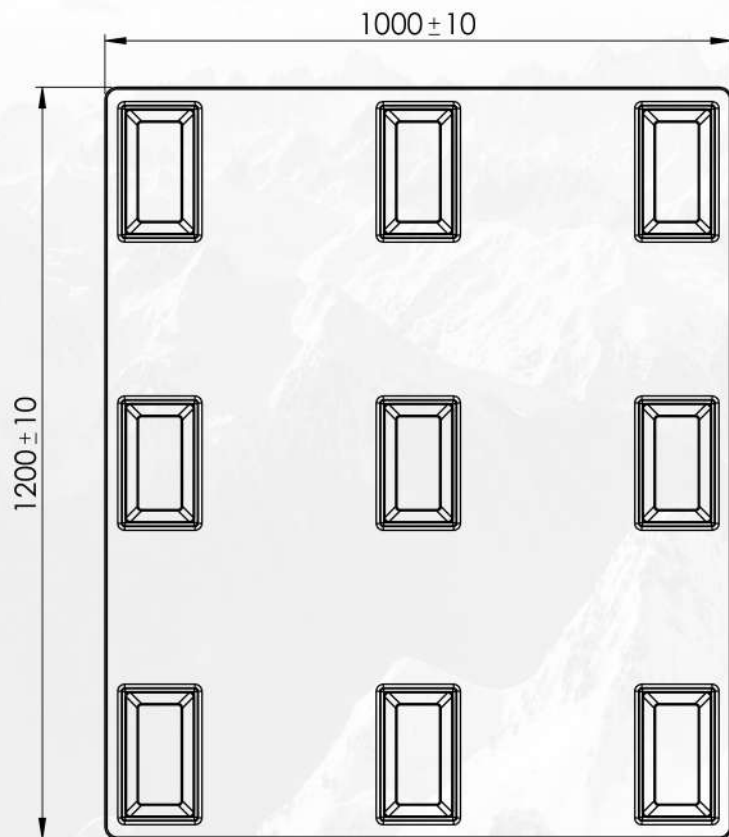

# NP 1210 L

**Length** 1200 mm **Width** 1000 mm **Height** 150 mm

**Weight** 13 kg (Tolerance: length & width  $\pm 10$  mm, height  $\pm 5$  mm, weight  $\pm 7\%$ )

## Load Capacity

Stacking Load  
3000 kg

Lifting Load  
1200 kg

Racking Load  
-