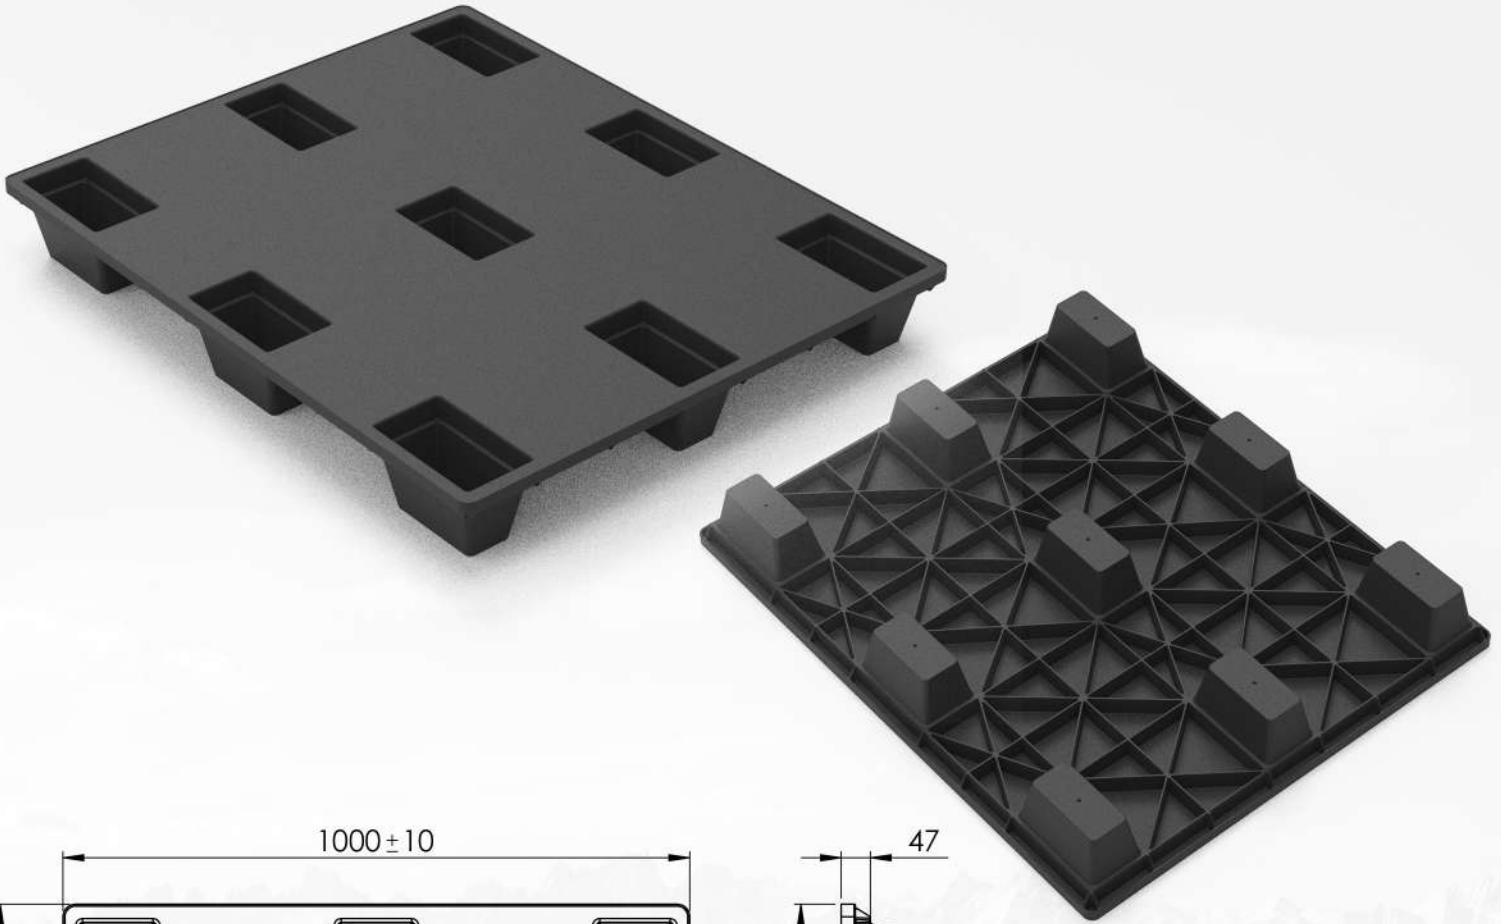

# NP 1210 L

**Length** 1200 mm **Width** 1000 mm **Height** 150 mm

**Weight** 13 kg (Tolerance: length & width  $\pm 10$  mm, height  $\pm 5$  mm, weight  $\pm 7\%$ )

## Load Capacity

Stacking Load  
3000 kg

Lifting Load  
1200 kg

Racking Load  
-