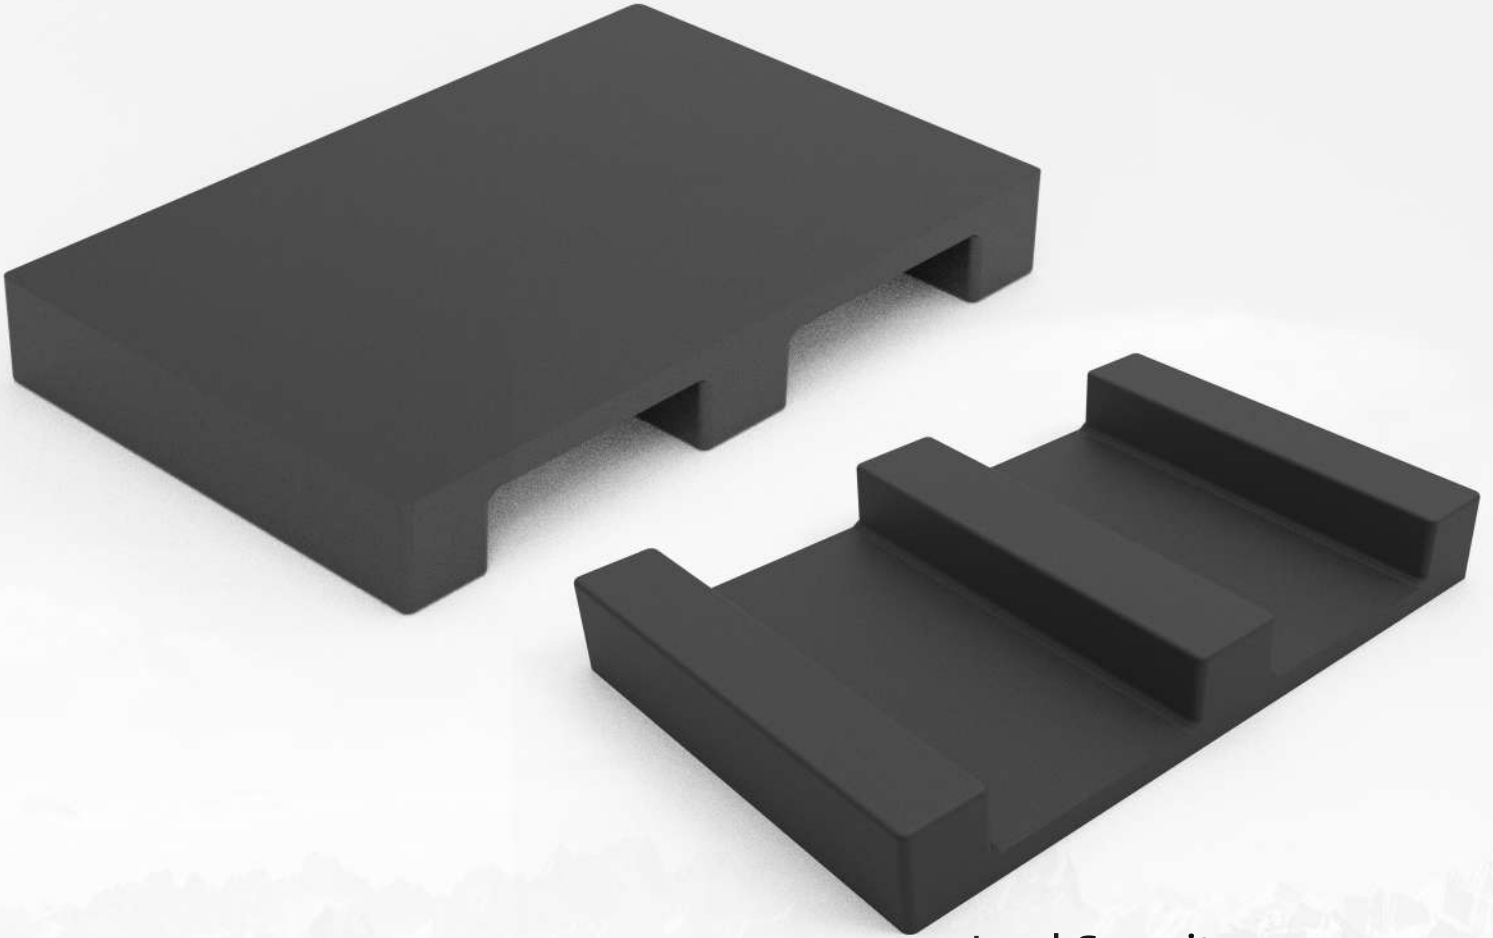

HD 1107 (C48)

Length 1130 mm Width 730 mm Height 150 mm

Weight 16 kg (Tolerance: length & width ± 10 mm, height ± 5 mm, weight $\pm 7\%$)

Load Capacity

Stacking Load
3000 kg

Lifting Load
1500 kg

Racking Load
-