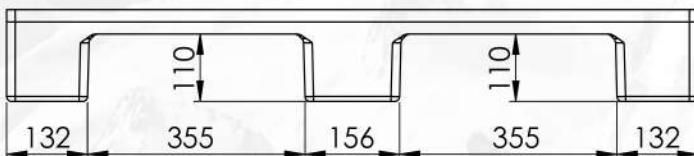

HD 1107 (C48)

Length 1130 mm Width 730 mm Height 150 mm

Weight 16 kg (Tolerance: length & width ± 10 mm, height ± 5 mm, weight $\pm 7\%$)

Load Capacity

Stacking Load
3000 kg

Lifting Load
1500 kg

Racking Load
-