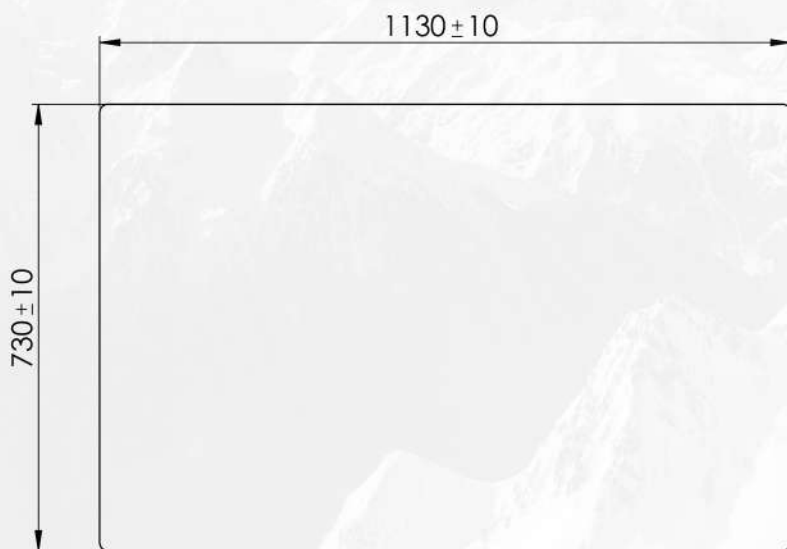

HD 1107 (C48)

Length 1130 mm Width 730 mm Height 150 mm

Weight 16 kg (Tolerance: length & width ± 10 mm, height ± 5 mm, weight $\pm 7\%$)

Load Capacity

Stacking Load
3000 kg

Lifting Load
1500 kg

Racking Load
-