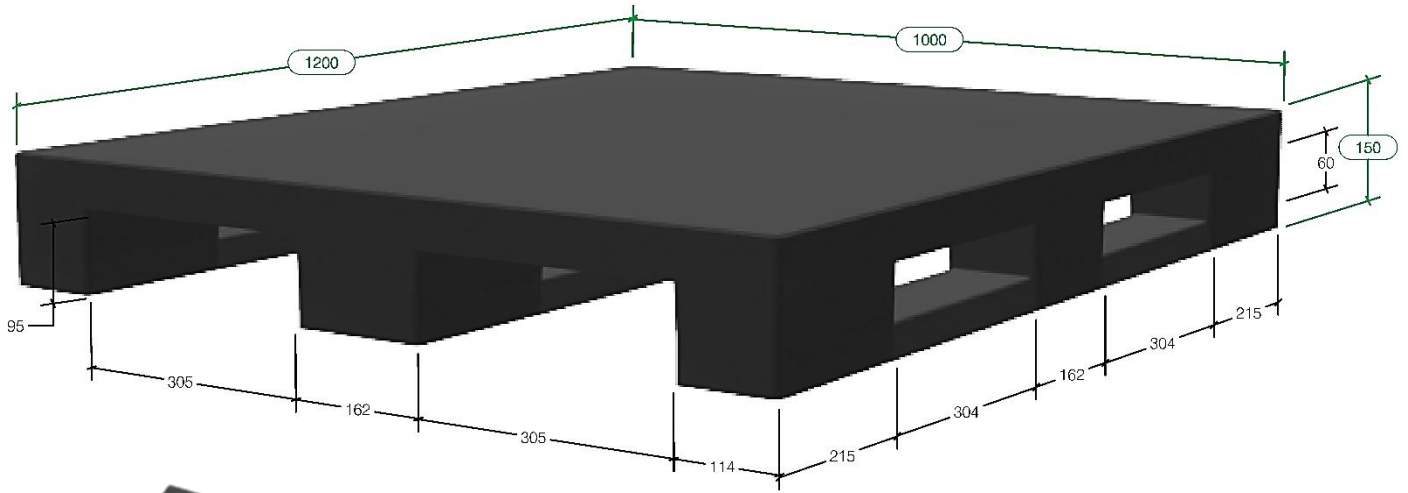

HD 1210 L – Heavy Duty Lite

SPECIFICATION PALLET

1200x1000x150 mm		34 kg/pcs
✓	Lifting	1500 kg
✓	Stacking	3000 kg
✓	Racking	1000 kg
	Forklift Access	4 Ways
	Pallet Mover Access	2 Ways
	20 ft Container	134 pcs
	40 ft HC Container	304 pcs