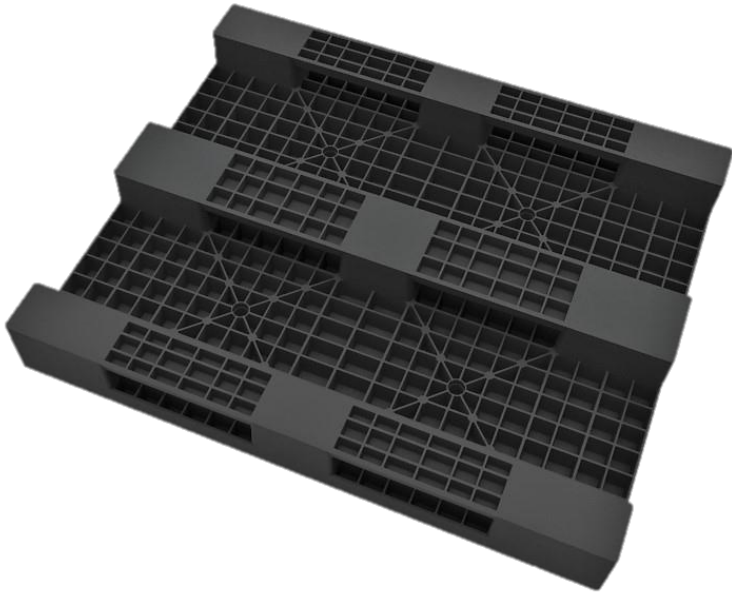

HD 1210 L – Heavy Duty Lite

SPECIFICATION PALLET

1200x1000x150 mm		34 kg/pcs
✓	Lifting	1500 kg
✓	Stacking	3000 kg
✓	Racking	1000 kg
	Forklift Access	4 Ways
	Pallet Mover Access	2 Ways
	20 ft Container	134 pcs
	40 ft HC Container	304 pcs