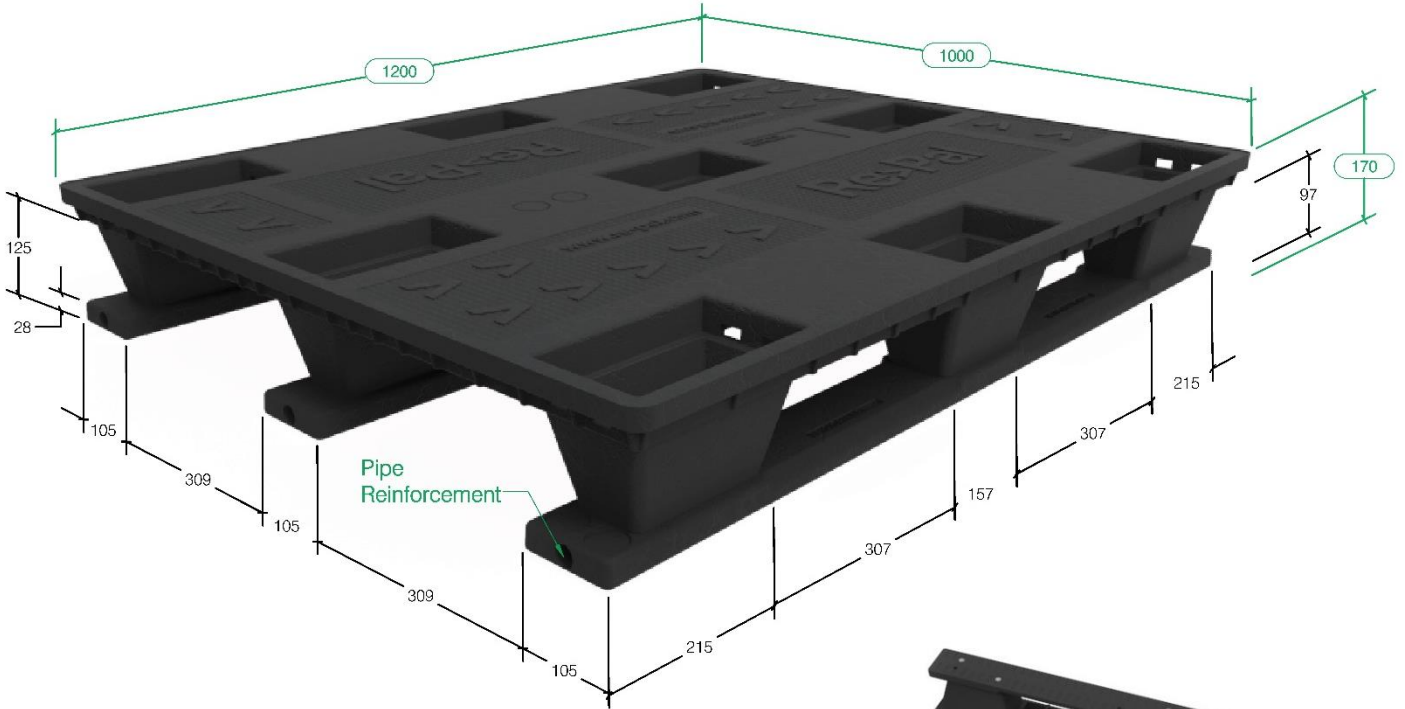

RP 1210 – Rackable Pallet

SPECIFICATION PALLET

1200x1000x170 mm		31.2 kg/pcs
✓	Lifting	1200 kg
✓	Stacking	3000 kg
✓	Racking	1200 kg
	Forklift Access	4 Ways
	Pallet Mover Access	2 Ways
	20 ft Container	152 pcs
	40 ft HC Container	378 pcs

PALLET STORAGE