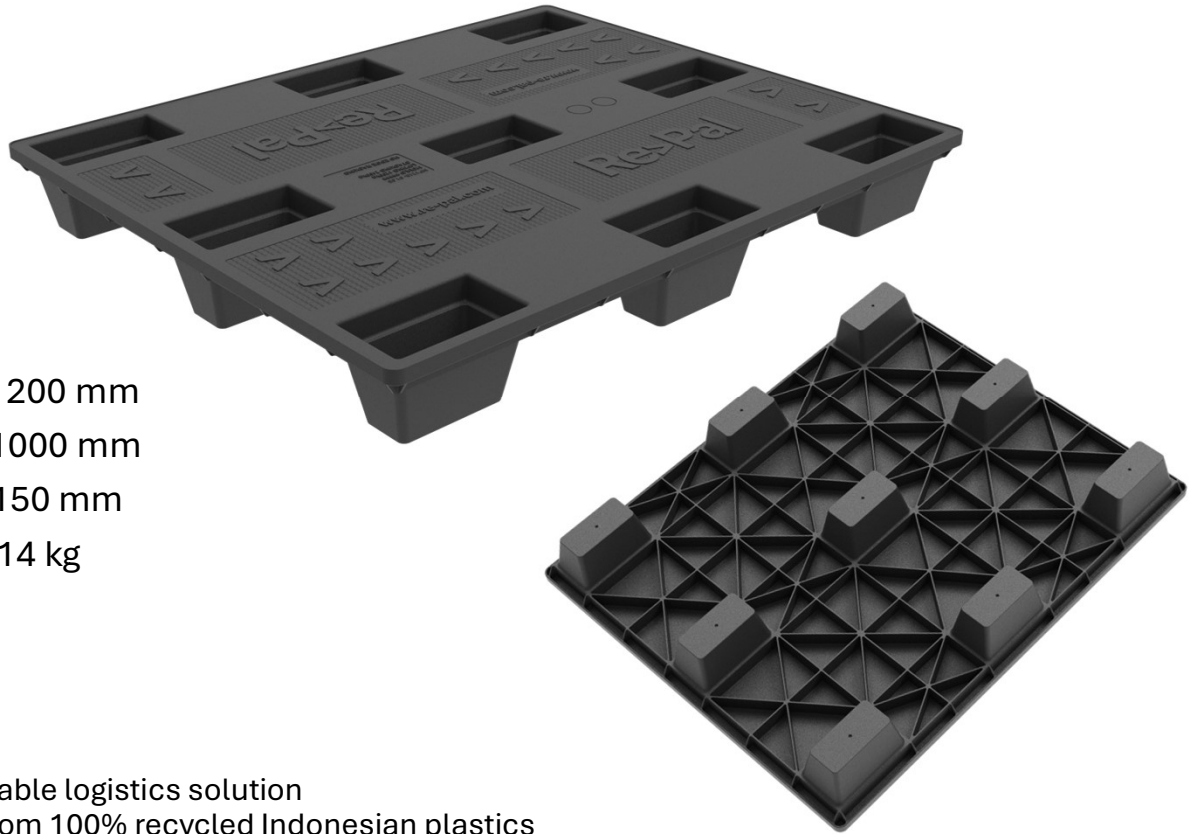

NP 1210

Export and Warehouse Plastic Pallet

Length 1200 mm

Width 1000 mm

Height 150 mm

Weight 14 kg

A sustainable logistics solution

- made from 100% recycled Indonesian plastics
- no fumigation requirements, or risk of nail or splinter damage
- significantly lower carbon footprint than timber pallets
- significantly lower carbon footprint than injection-molded plastic pallets

Load Capacity

Stacking load
3000 kg

Lifting load
1500 kg

Handling Accessibility

Forklift
4 Ways

Hand Jack
4 Ways

Pallet Mover
4 Ways