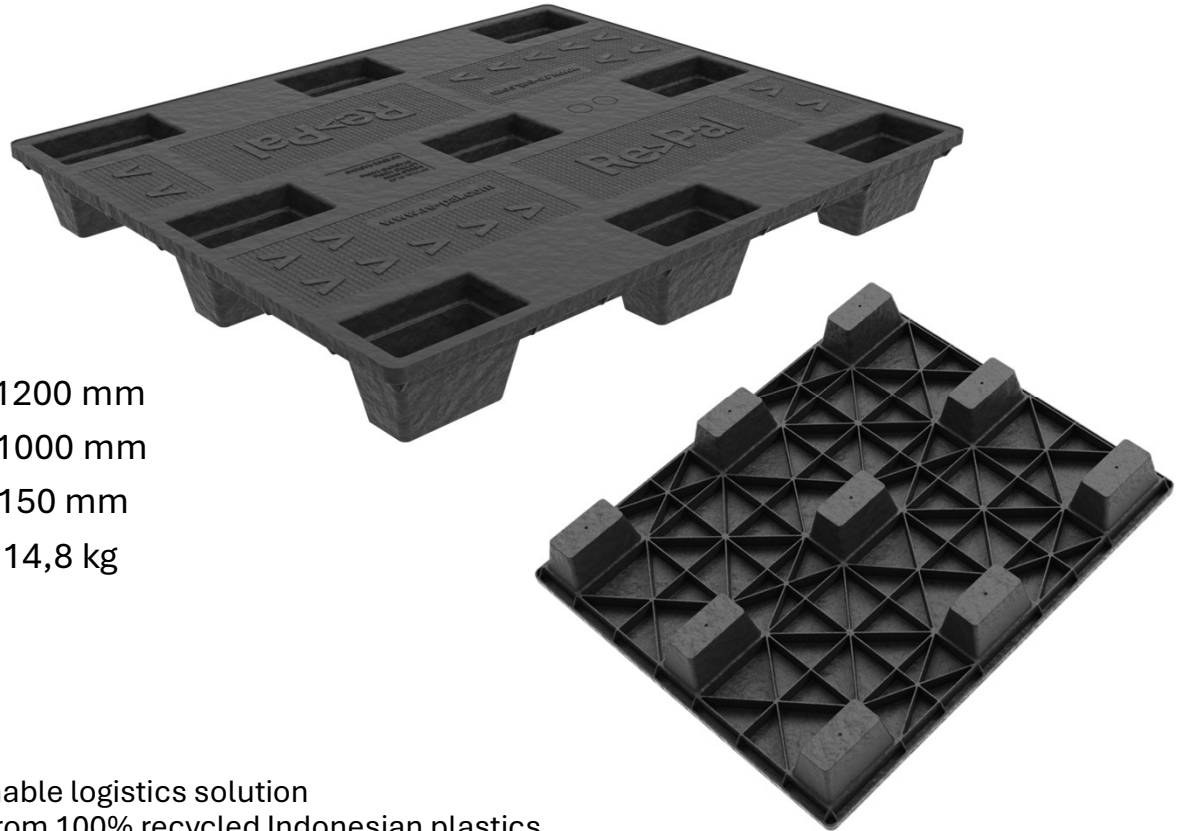

ECO 1210

Export and Warehouse Plastic Pallet

Length 1200 mm
Width 1000 mm
Height 150 mm
Weight 14,8 kg

A sustainable logistics solution

- made from 100% recycled Indonesian plastics
- no fumigation requirements, or risk of nail or splinter damage
- significantly lower carbon footprint than timber pallets
- significantly lower carbon footprint than injection-molded plastic pallets

Load Capacity

Stacking load
800 kg

Lifting load
800 kg

Handling Accessibility

Forklift
4 Ways

Hand Jack
4 Ways

Pallet Mover
4 Ways