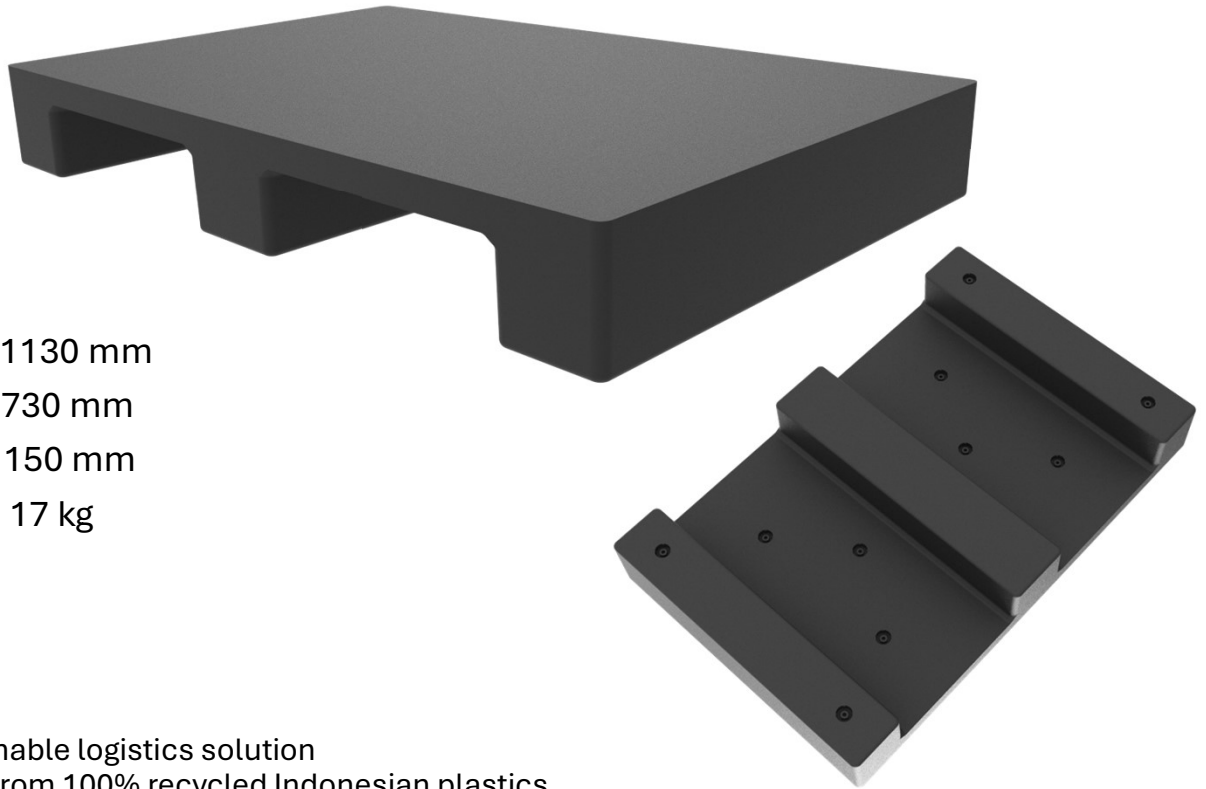

HD 1107 (C48)

Heavy Duty Pallet

Length 1130 mm

Width 730 mm

Height 150 mm

Weight 17 kg

A sustainable logistics solution

- made from 100% recycled Indonesian plastics
- no fumigation requirements, or risk of nail or splinter damage
- significantly lower carbon footprint than timber pallets
- significantly lower carbon footprint than injection-molded plastic pallets

Load Capacity

Stacking load
3000 kg

Lifting load
1500 kg

Handling Accessibility

Forklift
2 Ways

Hand Jack
2 Ways

Pallet Mover
2 Ways