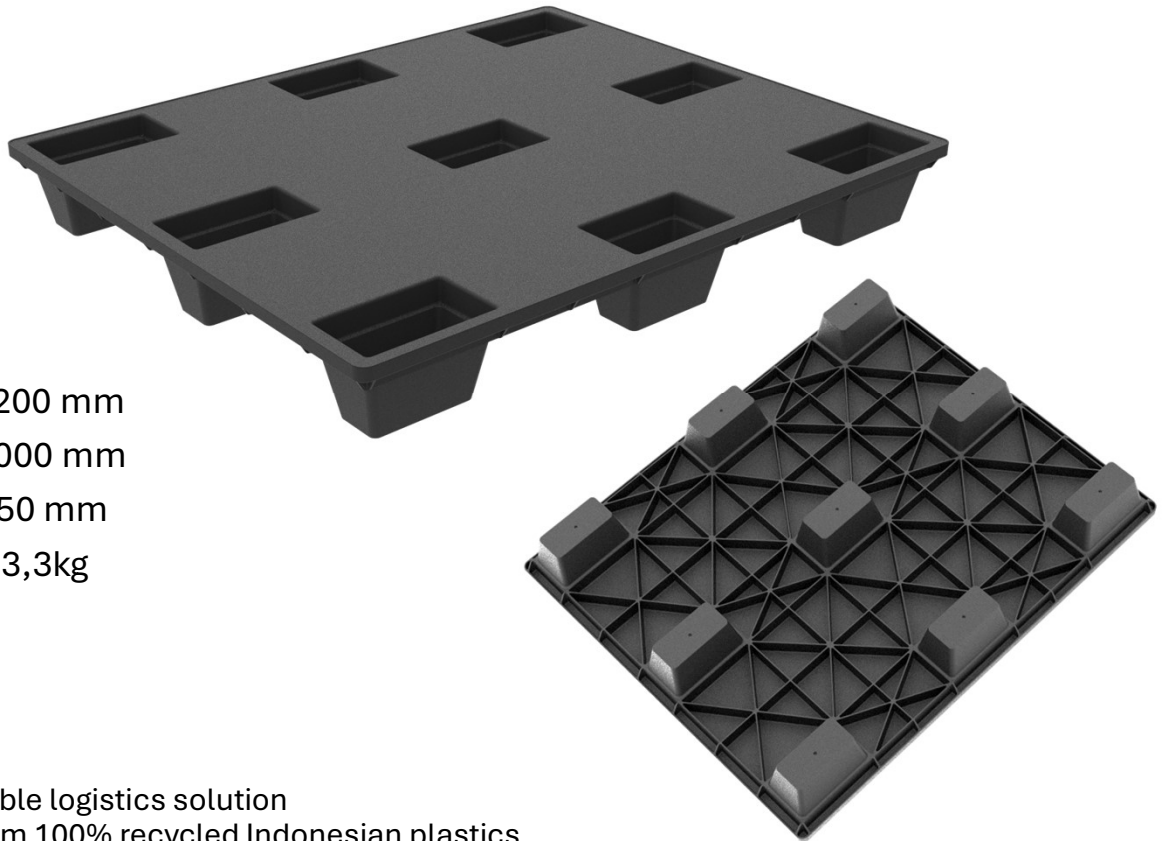

# NP 1210 L

## Export and Warehouse Plastic Pallet

**Length** 1200 mm

**Width** 1000 mm

**Height** 150 mm

**Weight** 13,3kg

A sustainable logistics solution

- made from 100% recycled Indonesian plastics
- no fumigation requirements, or risk of nail or splinter damage
- significantly lower carbon footprint than timber pallets
- significantly lower carbon footprint than injection-molded plastic pallets

### Load Capacity

Stacking load  
3000 kg

Lifting load  
1200 kg