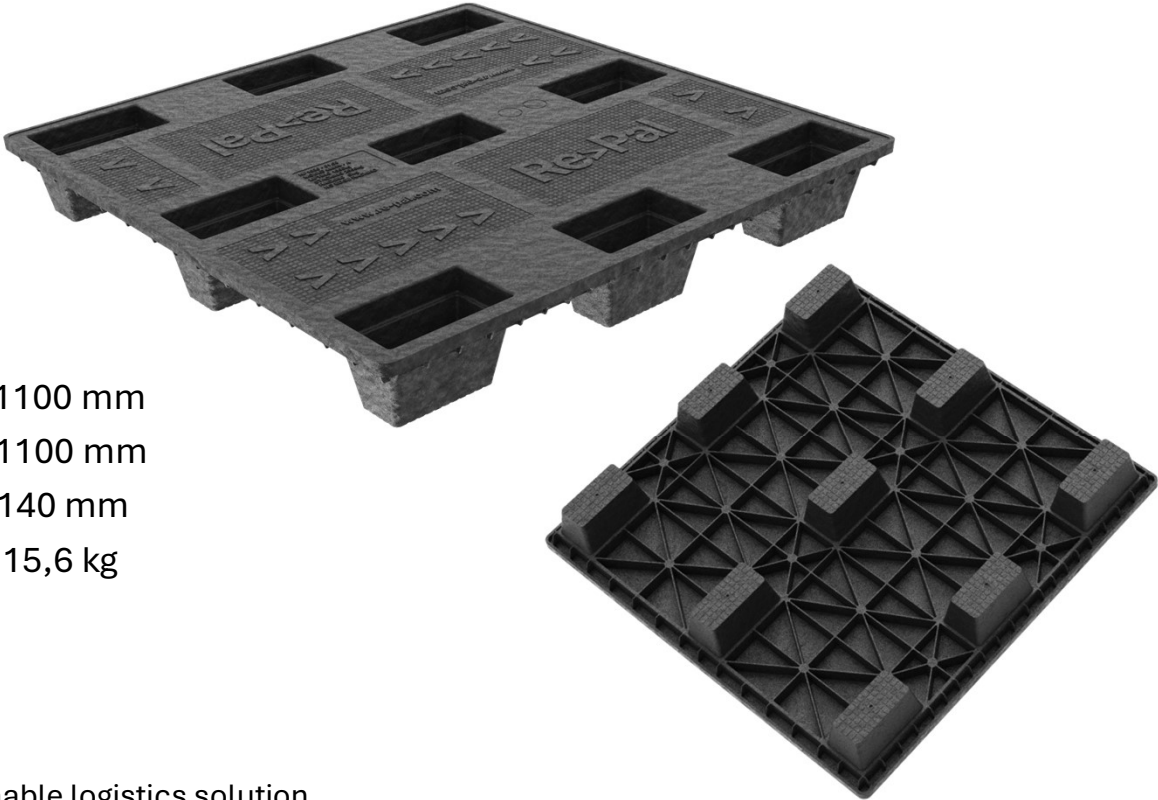

ECO 1111

Export and Warehouse Plastic Pallet

- Length** 1100 mm
- Width** 1100 mm
- Height** 140 mm
- Weight** 15,6 kg

A sustainable logistics solution

- made from 100% recycled Indonesian plastics
- no fumigation requirements, or risk of nail or splinter damage
- significantly lower carbon footprint than timber pallets
- significantly lower carbon footprint than injection-molded plastic pallets

Load Capacity

Stacking load
500 kg

Lifting load
500 kg

Handling Accessibility

Forklift
4 Ways

Hand Jack
2 Ways

Pallet Mover
2 Ways