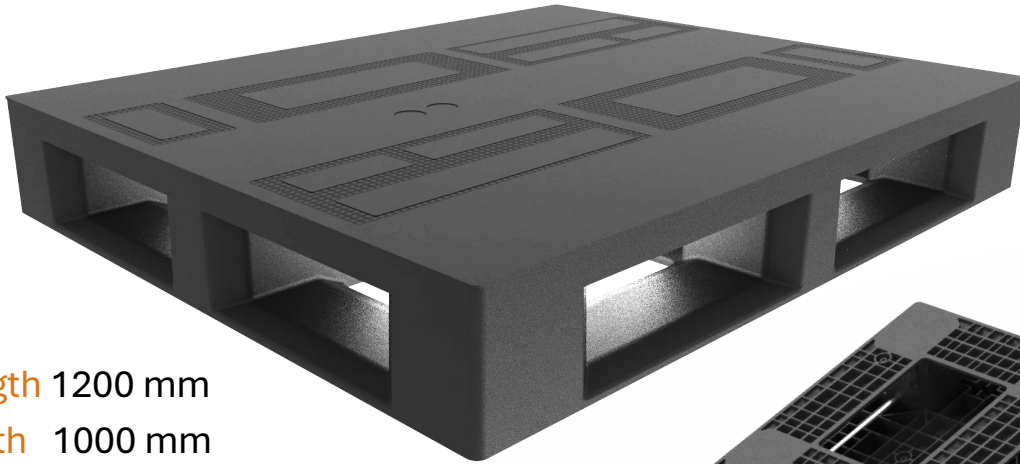

HDX 1210

Heavy Duty Pallet Crossboard

Length 1200 mm

Width 1000 mm

Height 170 mm

Weight 36,4kg

A sustainable logistics solution

- made from 100% recycled Indonesian plastics
- no fumigation requirements, or risk of nail or splinter damage
- significantly lower carbon footprint than timber pallets
- significantly lower carbon footprint than injection-molded plastic pallets

Load Capacity

Stacking load
6000 kg

Lifting load
2500 kg

Racking Load (Carton)
1500 kg

Racking Load (Sacks)
1300 kg

Handling Accessibility

Forklift
4 Ways

Hand Jack
4 Ways