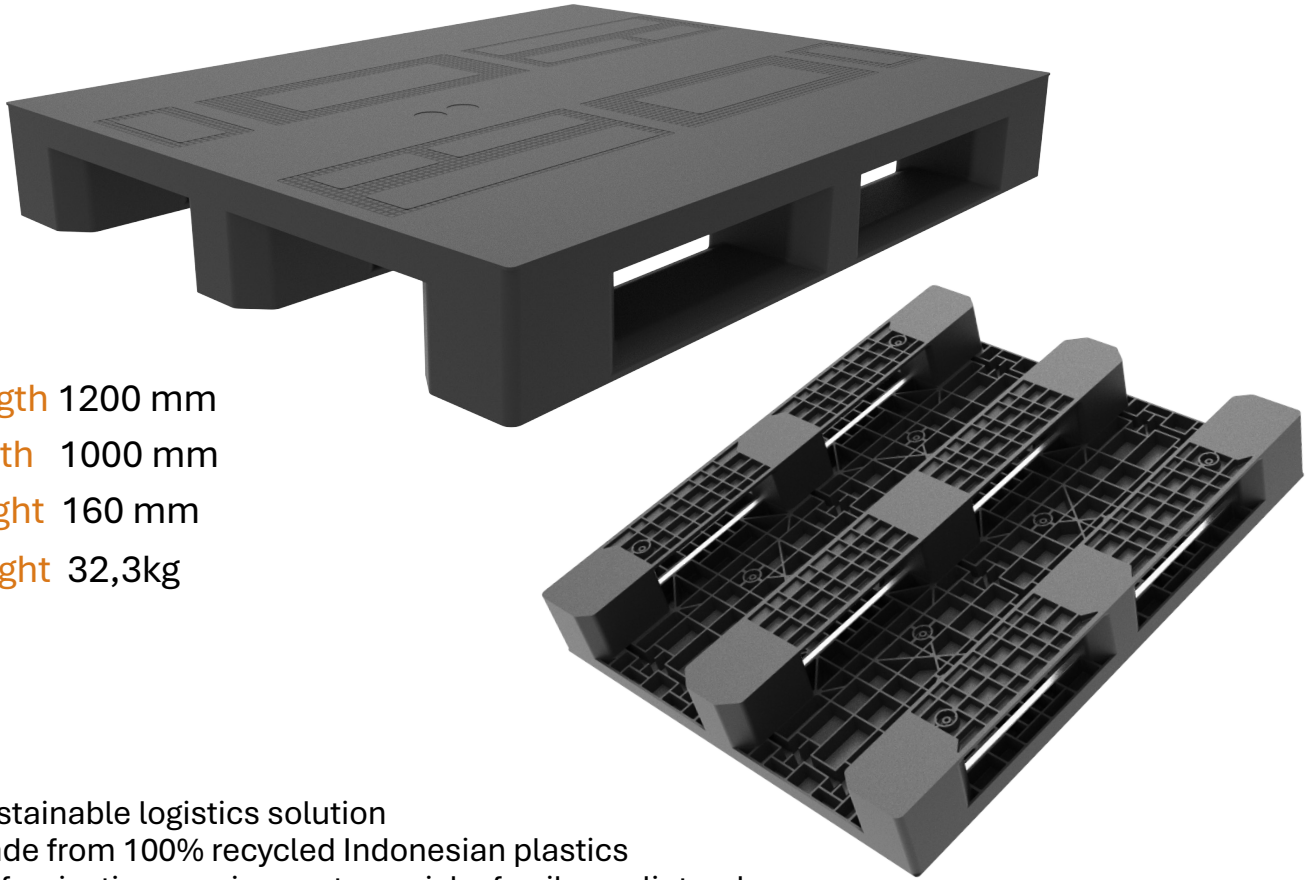

HDX 1210 R

Heavy Duty Pallet Runner

Length 1200 mm

Width 1000 mm

Height 160 mm

Weight 32,3kg

A sustainable logistics solution

- made from 100% recycled Indonesian plastics
- no fumigation requirements, or risk of nail or splinter damage
- significantly lower carbon footprint than timber pallets
- significantly lower carbon footprint than injection-molded plastic pallets

Load Capacity

Stacking load
6000 kg

Lifting load
2500 kg

Racking Load (Carton)
1500 kg

Racking Load (Sacks)
1300 kg

Handling Accessibility

Forklift
4 Ways

Hand Jack
4 Ways