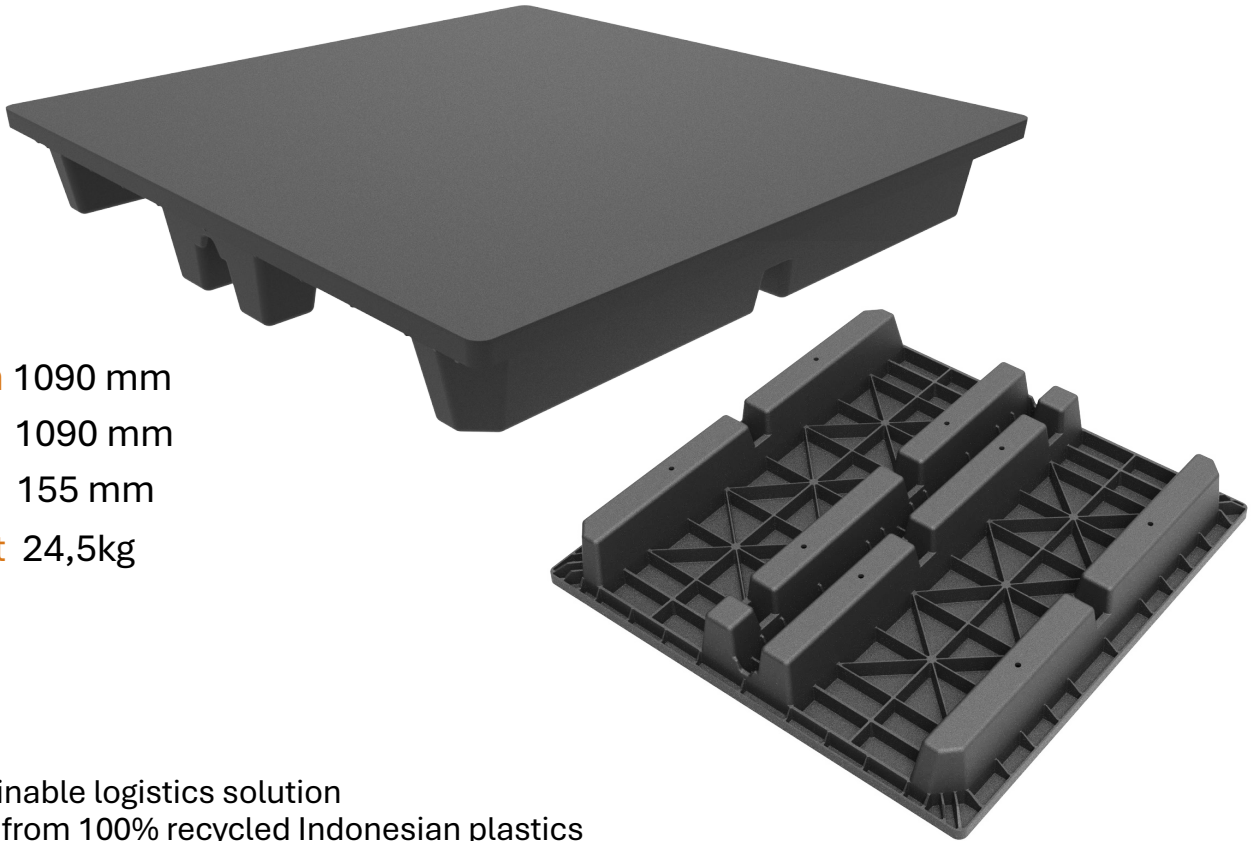

# WRS 1090

## Warehouse Racking Stacking Plastic Pallet

**Length** 1090 mm

**Width** 1090 mm

**Height** 155 mm

**Weight** 24,5kg

A sustainable logistics solution

- made from 100% recycled Indonesian plastics
- no fumigation requirements, or risk of nail or splinter damage
- significantly lower carbon footprint than timber pallets
- significantly lower carbon footprint than injection-molded plastic pallets

### Load Capacity

Stacking load  
3000 kg

Lifting load  
1500 kg

Racking Load (Carton)  
1000 kg

Racking Load (Sacks)  
800 kg