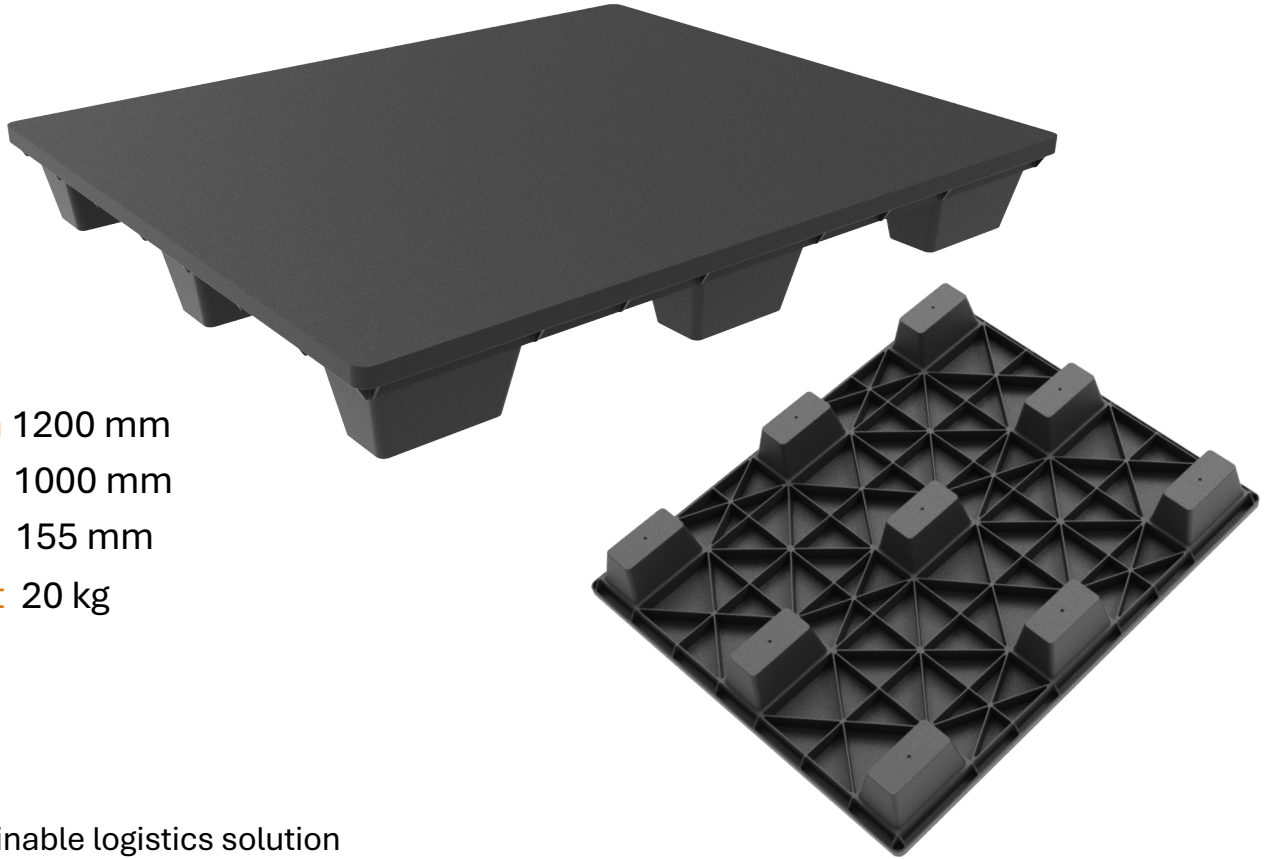

WP 1210

Warehouse Plastic Pallet

Length 1200 mm

Width 1000 mm

Height 155 mm

Weight 20 kg

A sustainable logistics solution

- made from 100% recycled Indonesian plastics
- no fumigation requirements, or risk of nail or splinter damage
- significantly lower carbon footprint than timber pallets
- significantly lower carbon footprint than injection-molded plastic pallets

Load Capacity

Stacking load
3000 kg

Lifting load
1500 kg

Handling Accessibility

Forklift
4 Ways

Hand Jack
4 Ways

Pallet Mover
4 Ways