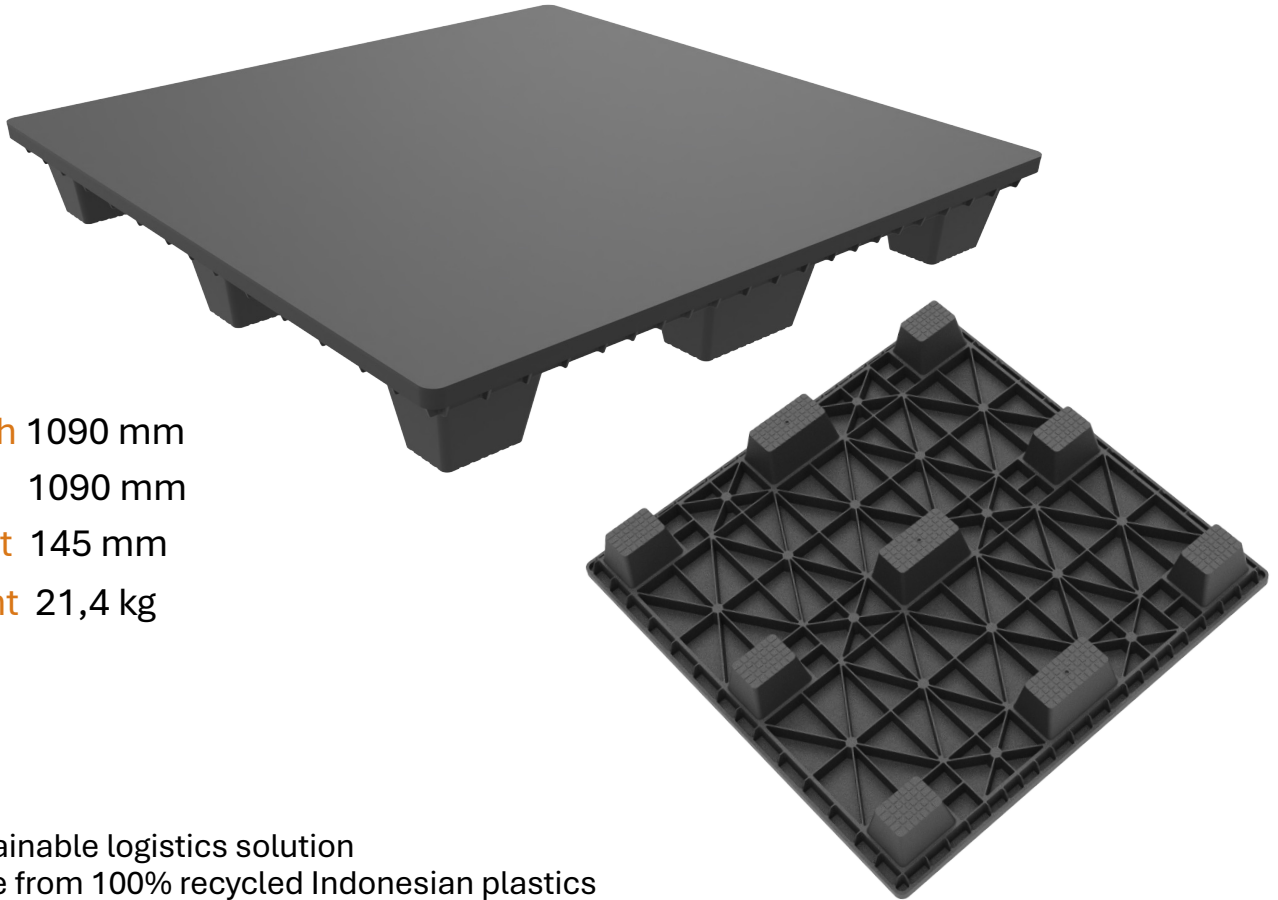

WP 1090

Warehouse Plastic Pallet

Length 1090 mm

Width 1090 mm

Height 145 mm

Weight 21,4 kg

A sustainable logistics solution

- made from 100% recycled Indonesian plastics
- no fumigation requirements, or risk of nail or splinter damage
- significantly lower carbon footprint than timber pallets
- significantly lower carbon footprint than injection-molded plastic pallets

Load Capacity

Stacking load
3000 kg

Lifting load
1500 kg

Handling Accessibility

Forklift
4 Ways

Hand Jack
4 Ways

Pallet Mover
4 Ways