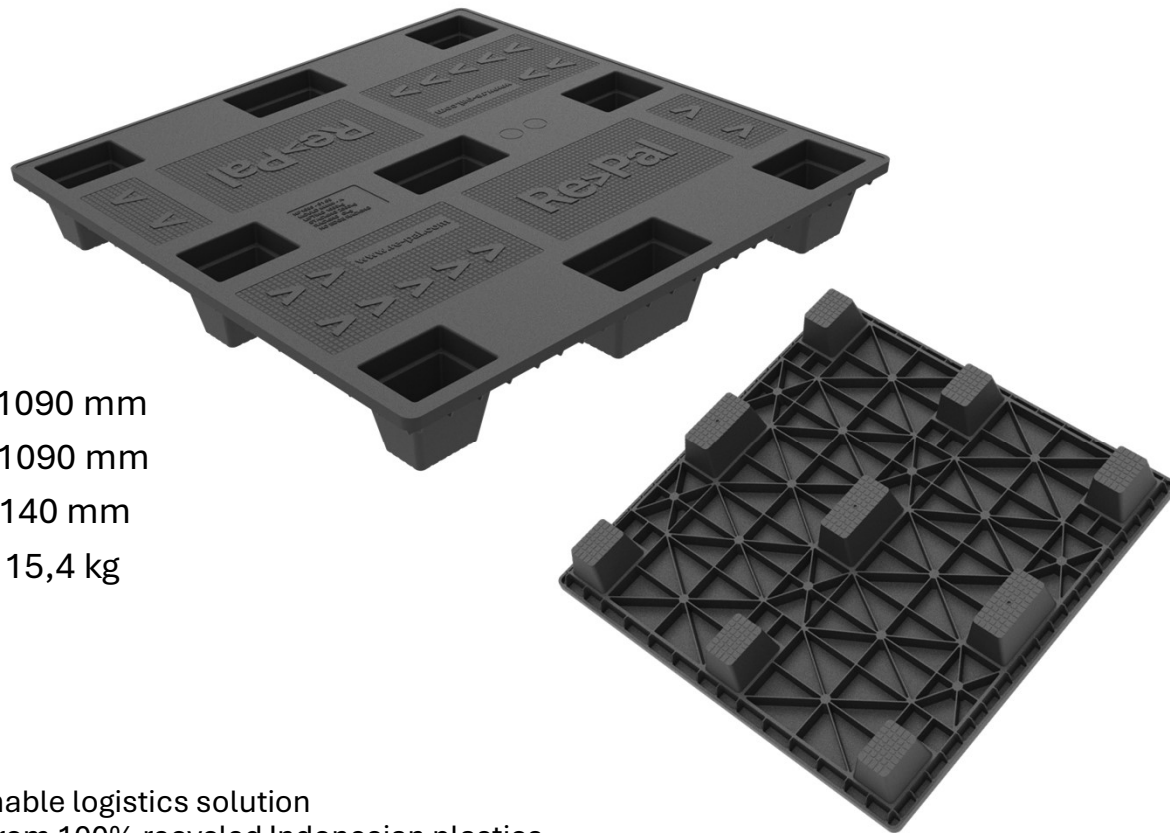

NP 1090 – 4 Ways

Export and Warehouse Plastic Pallet

- Length** 1090 mm
- Width** 1090 mm
- Height** 140 mm
- Weight** 15,4 kg

A sustainable logistics solution

- made from 100% recycled Indonesian plastics
- no fumigation requirements, or risk of nail or splinter damage
- significantly lower carbon footprint than timber pallets
- significantly lower carbon footprint than injection-molded plastic pallets

Load Capacity

Stacking load
3000 kg

Lifting load
1500 kg

Handling Accessibility

Forklift
4 Ways

Hand Jack
4 Ways

Pallet Mover
4 Ways