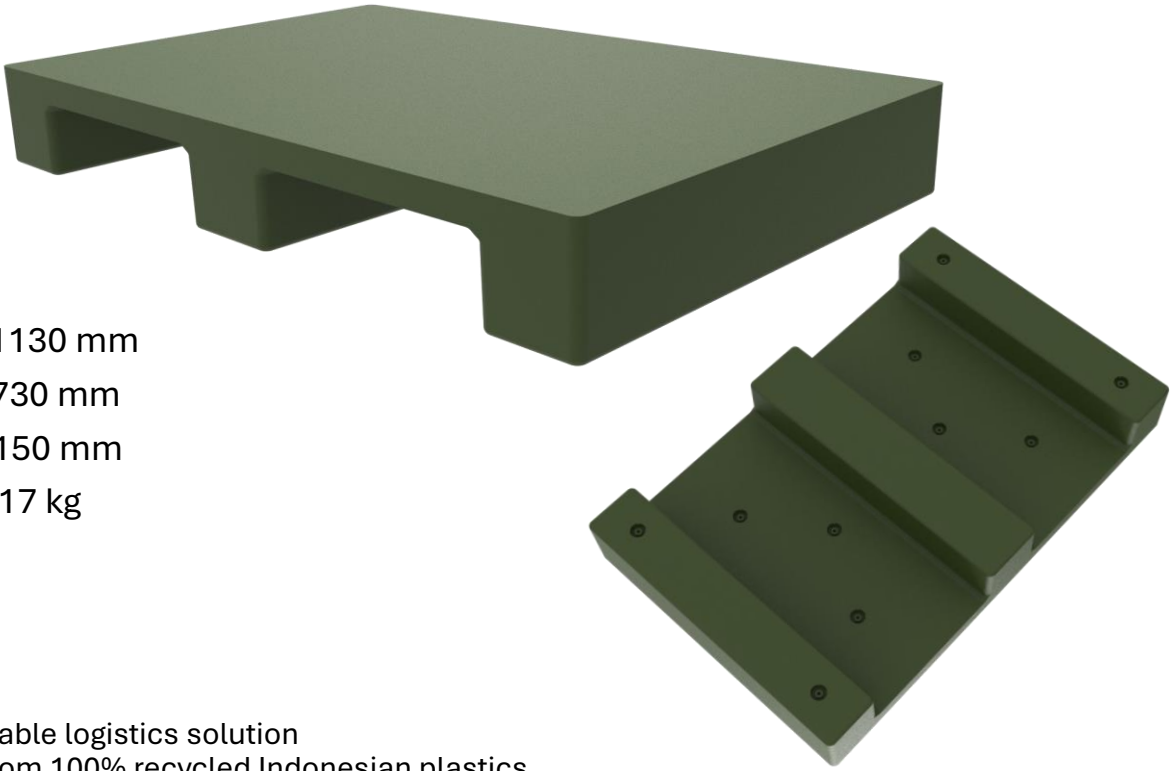

# ECO HD 1107 (C48)

## Heavy Duty Pallet

**Length** 1130 mm

**Width** 730 mm

**Height** 150 mm

**Weight** 17 kg

A sustainable logistics solution

- made from 100% recycled Indonesian plastics
- no fumigation requirements, or risk of nail or splinter damage
- significantly lower carbon footprint than timber pallets
- significantly lower carbon footprint than injection-molded plastic pallets

### Load Capacity

Stacking load  
1500 kg

Lifting load  
1500 kg